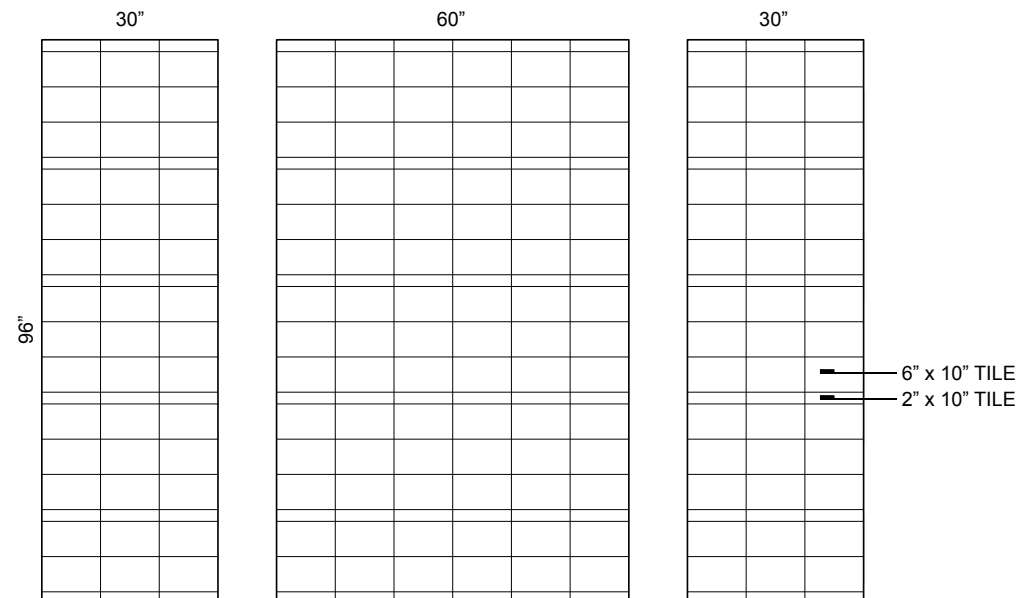

TRANSITIONAL SERIES

Standard 3-Piece Cultured Marble Panel Specifications

STANDARD PANEL SYSTEMS GUIDELINES:

PRODUCT: Panel System
 SERIES: Transitional
 MODEL: 6" x 10"
 APPLICATION: Shower Surrounds
 PATTERN: (3) Smooth Stacked 6" x 10" Block with (1) Smooth 2" x 10" Block
 THICKNESS: 3/8" (8mm)
 FINISH: Matte
 MATERIAL: White Tile
 GROUT LINE: White

STANDARD FEATURES:

6" x 10" Smooth Block Pattern
 Solid One-Piece Panels
 Permanently Sealed Surface
 Mold and Mildew Resistance
 Easy Install
 Easy Maintenance

INSTALLATION:

Refer to Installation Guide

DIMENSIONS: