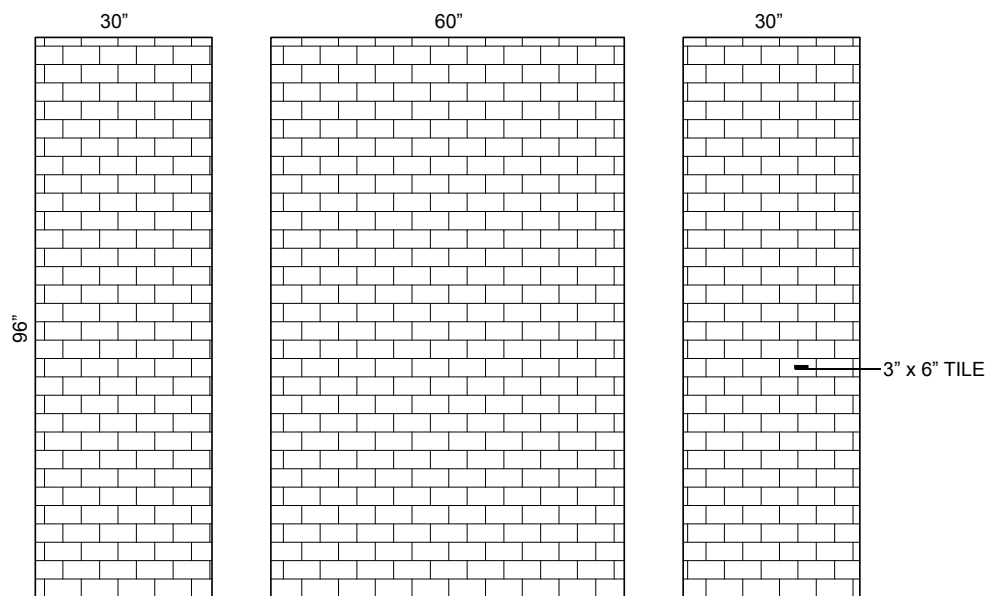

TRADITIONAL SERIES

Standard 3-Piece Cultured Marble Panel Specifications

STANDARD PANEL SYSTEMS GUIDELINES:

PRODUCT: Panel System

SERIES: Classical

MODEL: 3" x 6"

APPLICATION: Shower Surrounds

PATTERN: {3} Smooth Stacked Block in Staggered Horizontal Pattern

THICKNESS: 3/8" (8mm)

FINISH: Matte

MATERIAL: White Tile

GROUT LINE: Gray

STANDARD FEATURES:

3" x 6" Smooth Block Pattern

Solid One-Piece Panels

Permanently Sealed Surface

Mold and Mildew Resistance

Easy Install

Easy Maintenance

INSTALLATION:

Refer to Installation Guide

DIMENSIONS:

Architectural Concepts

888.248.2724