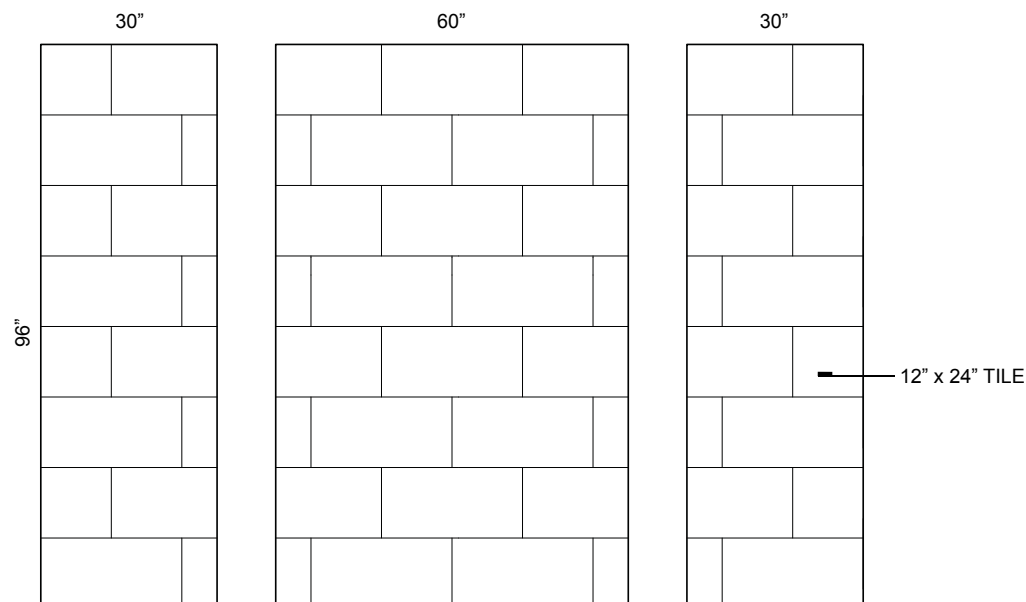

### STANDARD PANEL SYSTEMS GUIDELINES:

PRODUCT: Panel System

SERIES: Modern

MODEL: 12" x 24"

APPLICATION: Shower Surrounds

PATTERN: Smooth Stacked 12" x 24" Block

Staggered Horizontal

FINISH: Matte

### STANDARD FEATURES:

12" x 24" Smooth Block Pattern

Solid One-Piece Panels

Permanently Sealed Surface

Mold and Mildew Resistance

Easy Install

Easy Maintenance

### DIMENSIONS: