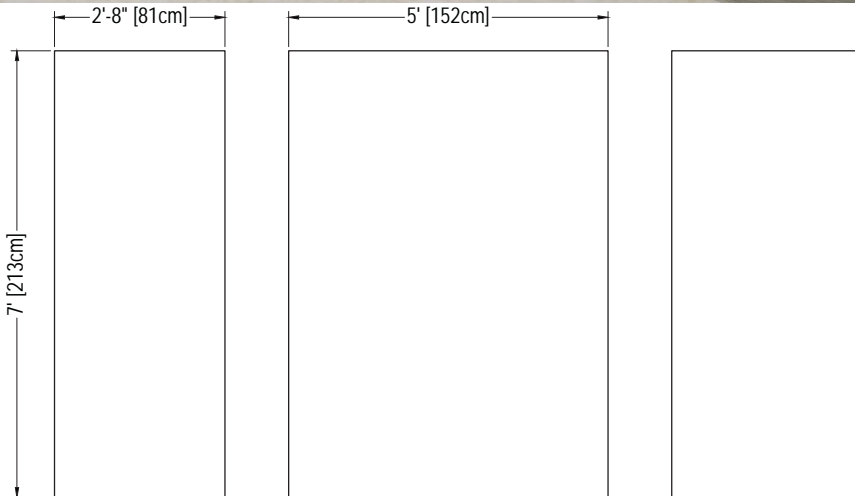

PATTERN: SMOOTH PLANE SURFACE

THICKNESS: 1/4 in (6mm)

COLOR: WHITE

FINISH: MATTE

MATERIAL: SOLID ONE-PIECE CULTURED MARBLE

INSTALLATION: REFER TO INSTALLATION GUIDE

ATTRIBUTES:

- PERMANENTLY SEALED SURFACE
- MOLD AND MILDEW RESISTANCE
- EASY INSTALL
- EASY MAINTENANCE

3-PIECE PANEL DIMENSIONS

PAGE 1 OF 1
REVISED 2018-08-08