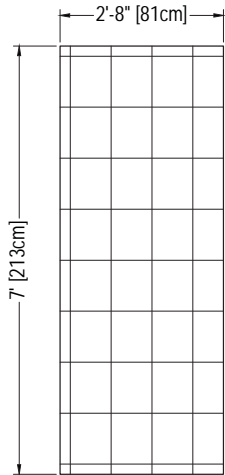

PATTERN: 8X10in (20X25cm) TILE STACKED

THICKNESS: 1/4 in (6mm)

COLOR: WHITE

FINISH: MATTE

MATERIAL: SOLID ONE-PIECE CULTURED MARBLE

INSTALLATION: REFER TO INSTALLATION GUIDE

ATTRIBUTES:

- PERMANENTLY SEALED SURFACE
- MOLD AND MILDEW RESISTANCE
- EASY INSTALL
- EASY MAINTENANCE

TEXTURE DETAIL

3-PIECE PANEL DIMENSIONS

PAGE 1 OF 1
REVISED 2018-08-08