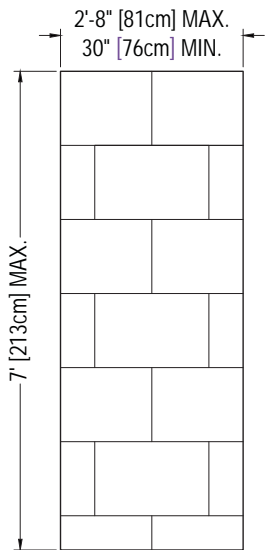

## SPECIFICATIONS

**PRODUCT:** PANEL SYSTEM

**SERIES:** TIMELESS

**MODEL:** 13X20 SUBWAY

**APPLICATION:** SHOWER SURROUNDS

**PATTERN:** 13X20in (33X55cm) TILE STAGGER STACKED

**THICKNESS:** 1/4 in (6mm)

**COLOR:** WHITE

**TEXTURE DETAIL**

**3-PIECE PANEL DIMENSIONS**