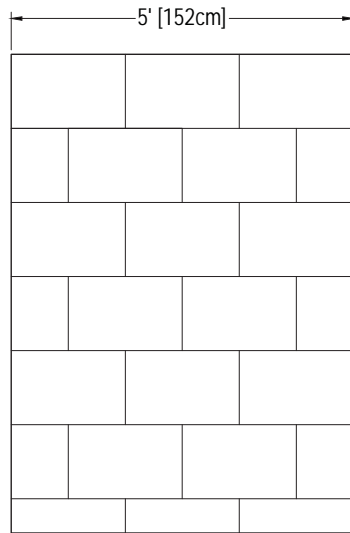

## SPECIFICATIONS

**PRODUCT:** PANEL SYSTEM

**SERIES:** TIMELESS

**MODEL:** 13X20 SUBWAY

**APPLICATION:** SHOWER SURROUNDS

**PATTERN:** 13X20in (33X55cm) TILE STAGGER STACKED

**THICKNESS:** 1/4 in (6mm)

**COLOR:** WHITE

**TEXTURE DETAIL**

**3-PIECE PANEL DIMENSIONS**