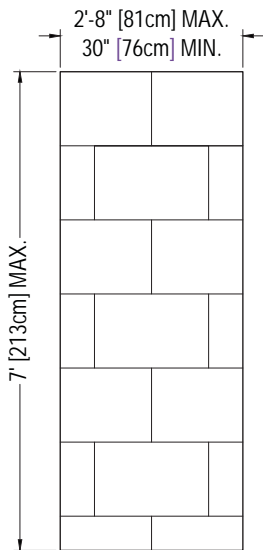

PATTERN: 13X20in (33X55cm) TILE STAGGER STACKED

THICKNESS: 1/4 in (6mm)

COLOR: WHITE

FINISH: GLOSS

MATERIAL: SOLID ONE-PIECE CULTURED MARBLE

INSTALLATION: REFER TO INSTALLATION GUIDE

ATTRIBUTES:

- PERMANENTLY SEALED SURFACE
- MOLD AND MILDEW RESISTANCE
- EASY INSTALL
- EASY MAINTENANCE

13X20 TILE, TYP.

TEXTURE DETAIL

3-PIECE PANEL DIMENSIONS

**EMBASSY
SUITES**

PAGE 1 OF 1

REVISED 2018-08-08

COLORADO • CALIFORNIA • MARYLAND • TEXAS

PH 720.259.5358 F 720.259.5359