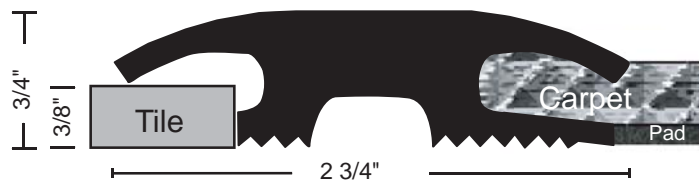

## SPECIFICATIONS

**PRODUCT:** DOOR THRESHOLD

**MODEL:** NGP 402

**DIMENSIONS:** 36" WIDE X 3/4" TALL X 2-3/4" DEEP

**COLOR/FINISH:** BLACK VINYL

**ATTRIBUTES:**

- FOR TRANSITIONS BETWEEN TWO DIFFERENT CARPETS OR
- CARPET TO TILE
- EASY TO INSTALL

**DIMENSIONS**

PAGE 1 OF 1  
REVISED 2018-05-08