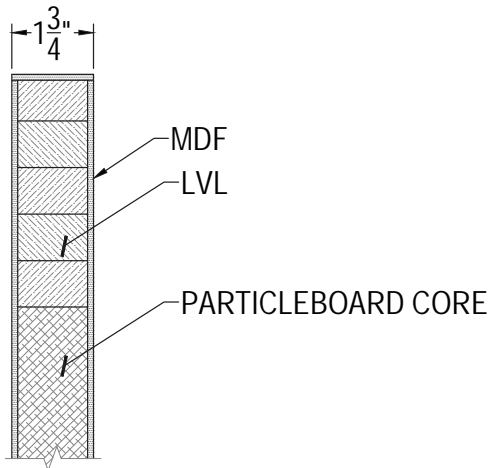

# 3/0 x 6/8 - FLUSH DOOR

ENTRY SWING DOOR

## SPECIFICATIONS

**PRODUCT:** ENTRY SWING DOOR

**MODEL:** 3/0 X 6/8 FLUSH DOOR

**DIMENSIONS:** 36" WIDE X 80" TALL X 1-3/4" THICK

**COLOR/FINISH:** PER PLAN

**ATTRIBUTES:**

- DOORS ARE PREPPED FOR LOCKS AND HINGES
- 20 MINUTE FIRE RATED
- SOLID CORE CONSTRUCTION
- EASY TO INSTALL

SECTION A

3/0 X 6/8 DOOR DIMENSIONS

PAGE 1 OF 1  
REVISED 2018-05-04