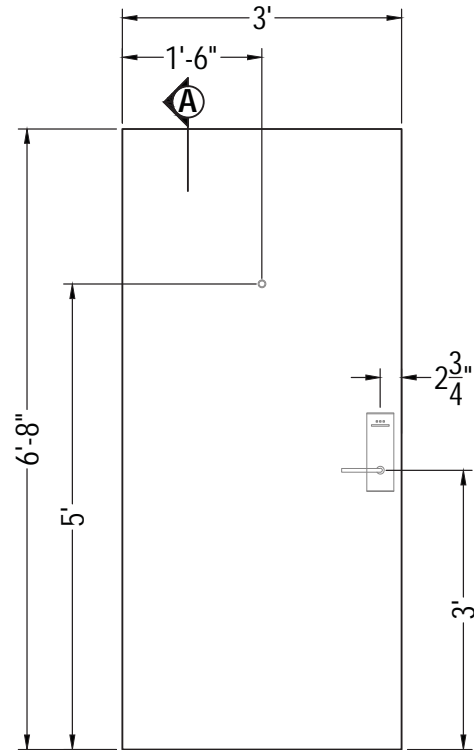

# 3/0 x 6/8 - FLUSH DOOR

ENTRY SWING DOOR

## SPECIFICATIONS

**PRODUCT:** ENTRY SWING DOOR

**MODEL:** 3/0 X 6/8 FLUSH DOOR

**DIMENSIONS:** 36" WIDE X 80" TALL X 1-3/4" THICK

**COLOR/FINISH:** PER PLAN

**ATTRIBUTES:**

- DOORS ARE PREPPED FOR LOCKS AND HINGES
- 20 MINUTE FIRE RATED
- SOLID CORE CONSTRUCTION
- EASY TO INSTALL

SECTION A

3/0 X 6/8 DOOR DIMENSIONS

PAGE 1 OF 1  
REVISED 2018-05-04