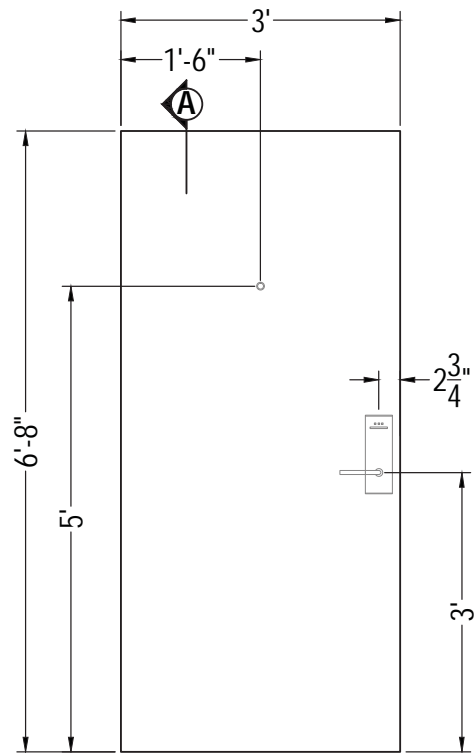

ARCHITECTURAL
concepts

3/0 x 6/8 - FLUSH PLASTIC LAMINATE

ENTRY SWING DOOR

SPECIFICATIONS

PRODUCT: ENTRY SWING DOOR

MODEL: 3/0 X 6/8 PLATIC LAMINATE FLUSH DOOR

DIMENSIONS: 36" WIDE X 80" TALL X 1-3/4" THICK

COLOR/FINISH: PER PLAN

ATTRIBUTES:

- DOORS ARE PREPPED FOR LOCKS AND HINGES
- 20 MINUTE FIRE RATED
- SOLID CORE CONSTRUCTION
- EASY TO INSTALL

SECTION A

3/0 X 6/8 DOOR DIMENSIONS

PAGE 1 OF 1
REVISED 2018-05-04