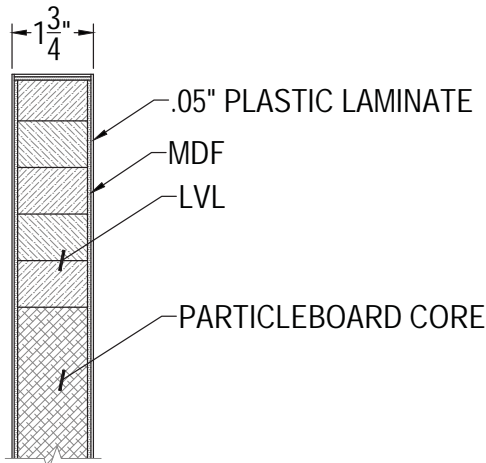

ARCHITECTURAL
concepts

3/0 x 6/8 - FLUSH PLASTIC LAMINATE

ENTRY SWING DOOR

SPECIFICATIONS

PRODUCT: ENTRY SWING DOOR

MODEL: 3/0 X 6/8 PLATIC LAMINATE FLUSH DOOR

DIMENSIONS: 36" WIDE X 80" TALL X 1-3/4" THICK

COLOR/FINISH: PER PLAN

ATTRIBUTES:

- DOORS ARE PREPPED FOR LOCKS AND HINGES
- 20 MINUTE FIRE RATED
- SOLID CORE CONSTRUCTION
- EASY TO INSTALL

SECTION A

3/0 X 6/8 DOOR DIMENSIONS

PAGE 1 OF 1
REVISED 2018-05-04