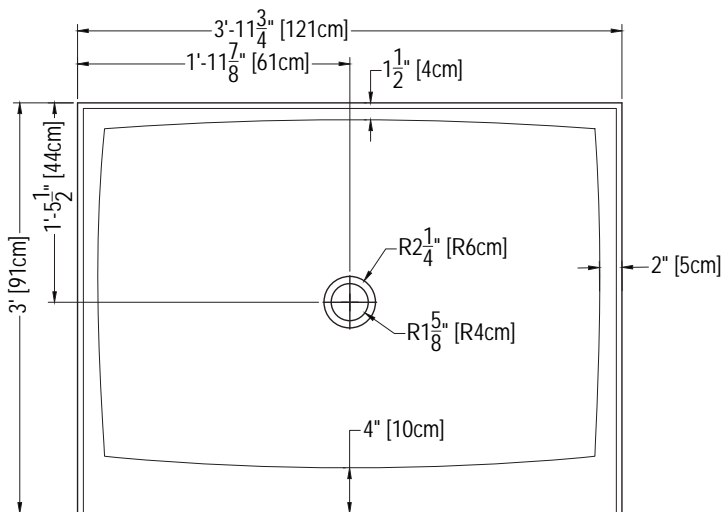

### SPECIFICATIONS

**PRODUCT:** SHOWER PAN

**SERIES:** CENTER DRAIN

**MODEL:** AC-CD3648

**APPLICATION:** SHOWER BASE

**DIMENSIONS:** 36" (91cm) DEEP X 47.75" (122cm) LONG X 4" (10cm) TALL

- DRAIN CENTERED AT 17.5" (44cm)
- THRESHOLD WIDTH 4" (10cm), 2" (5cm) AND 1.5" (4cm)

TOP VIEW

ISO VIEW

FRONT VIEW

SIDE VIEW

NOTE: PAN DIMENSIONS VARY ±1/8"

36 X 48 DIMENSIONS

PAGE 1 OF 1  
REVISED 2018-08-08