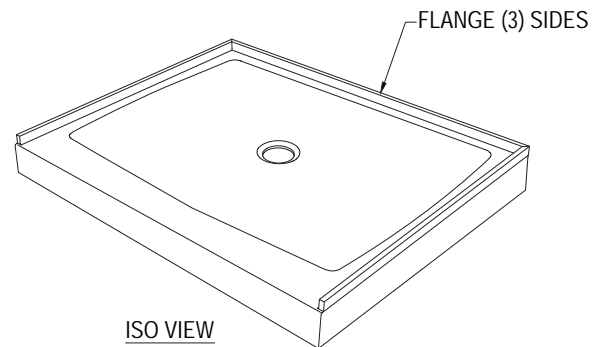

### SPECIFICATIONS

**PRODUCT:** SHOWER PAN

**SERIES:** CENTER DRAIN

**MODEL:** AC-CD3648

**APPLICATION:** SHOWER BASE

**DIMENSIONS:** 36" (91cm) DEEP X 47.75" (122cm) LONG X 4" (10cm) TALL

- DRAIN CENTERED AT 17.5" (44cm)
- THRESHOLD WIDTH 4" (10cm), 2" (5cm) AND 1.5" (4cm)

**COLOR:** WHITE

**FINISH:** MATTE

**MATERIAL:** SOLID ONE-PIECE CULTURED MARBLE

**INSTALLATION:** REFER TO INSTALLATION GUIDE

**ATTRIBUTES:**

- PERMANENTLY SEALED SURFACE
- MOLD, MILDEW AND BACTERIA RESISTANCE
- TEXTURED NON-SLIP FINISH
- ABRASION RESISTANT
- STAINLESS STEEL TRENCH DRAIN COVER
- EASY INSTALL
- EASY MAINTENANCE

TOP VIEW

ISO VIEW

FRONT VIEW

SIDE VIEW

NOTE: PAN DIMENSIONS VARY ±1/8"

36 X 48 DIMENSIONS

PAGE 1 OF 1  
REVISED 2018-08-08