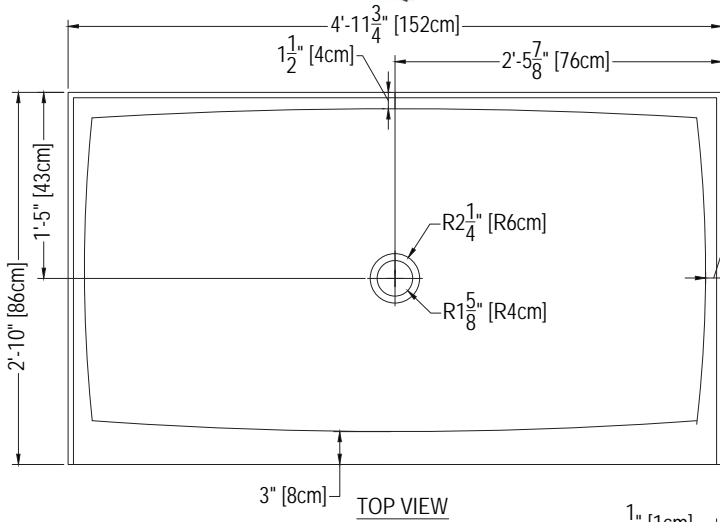

ARCHITECTURAL
concepts

34x60 CENTER DRAIN CULTURED MARBLE SHOWER BASE SPECIFICATIONS

PRODUCT: SHOWER PAN

SERIES: CENTER DRAIN

MODEL: AC-CD3460

APPLICATION: SHOWER BASE

DIMENSIONS: 34" (86cm) DEEP X 59.75" (152cm) LONG X 4" (10cm) TALL

- DRAIN CENTERED AT 17" (43cm)
- THRESHOLD WIDTH 3" (8cm) AND 1" (3cm)

COLOR: SEE COLOR OPTIONS SHEET

FINISH: MATTE OR GLOSS

MATERIAL: SOLID ONE-PIECE CULTURED MARBLE

INSTALLATION: REFER TO INSTALLATION GUIDE

ATTRIBUTES:

- PERMANENTLY SEALED SURFACE
- MOLD, MILDEW AND BACTERIA RESISTANCE
- TEXTURED NON-SLIP FINISH
- ABRASION RESISTANT
- STAINLESS STEEL TRENCH DRAIN COVER
- EASY INSTALL
- EASY MAINTENANCE

NOTE: PAN DIMENSIONS VARY ±1/8"

34 X 60 DIMENSIONS