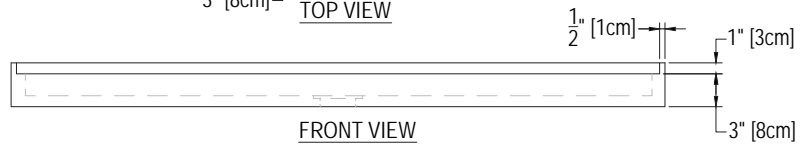

NOTE: PAN DIMENSIONS VARY ±1/8"

34 X 60 DIMENSIONS