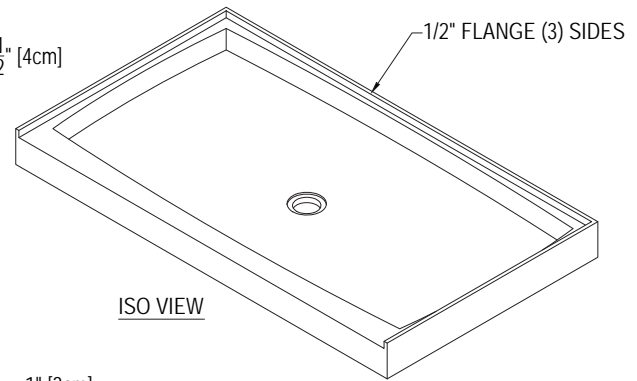

ARCHITECTURAL
concepts

34x60 CENTER DRAIN CULTURED MARBLE SHOWER BASE SPECIFICATIONS

PRODUCT: SHOWER PAN

SERIES: CENTER DRAIN

MODEL: AC-CD3460

APPLICATION: SHOWER BASE

DIMENSIONS: 34" (86cm) DEEP X 59.75" (152cm) LONG X 4" (10cm) TALL

- DRAIN CENTERED AT 17" (43cm)
- THRESHOLD WIDTH 3" (8cm) AND 1" (3cm)

COLOR: SEE COLOR OPTIONS SHEET

FINISH: MATTE OR GLOSS

MATERIAL: SOLID ONE-PIECE CULTURED MARBLE

INSTALLATION: REFER TO INSTALLATION GUIDE

ATTRIBUTES:

- PERMANENTLY SEALED SURFACE
- MOLD, MILDEW AND BACTERIA RESISTANCE
- TEXTURED NON-SLIP FINISH
- ABRASION RESISTANT
- STAINLESS STEEL TRENCH DRAIN COVER
- EASY INSTALL
- EASY MAINTENANCE

NOTE: PAN DIMENSIONS VARY ±1/8"

34 X 60 DIMENSIONS