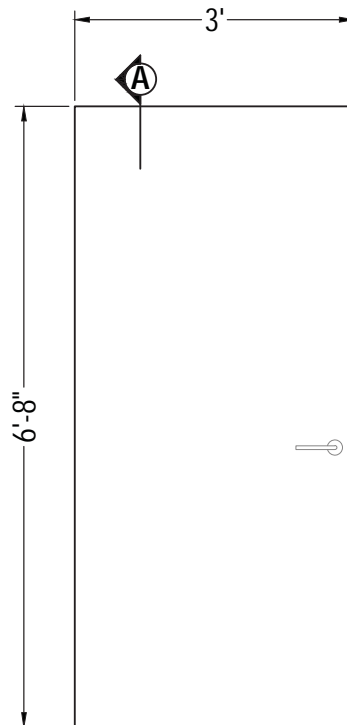

ARCHITECTURAL
concepts

3/0 x 6/8 - FLUSH DOOR

BATHROOM SWING DOOR

SPECIFICATIONS

PRODUCT: BATHROOM SWING DOOR

MODEL: 3/0 X 6/8 FLUSH DOOR

DIMENSIONS: 36" WIDE X 80" TALL X 1-3/4" THICK

COLOR/FINISH: PER PLAN

ATTRIBUTES:

- DOORS ARE PREPPED FOR LOCKS AND HINGES
- SOLID CORE CONSTRUCTION
- EASY TO INSTALL

SECTION A

3/0 X 6/8 DOOR DIMENSIONS

PAGE 1 OF 1
REVISED 2018-05-02