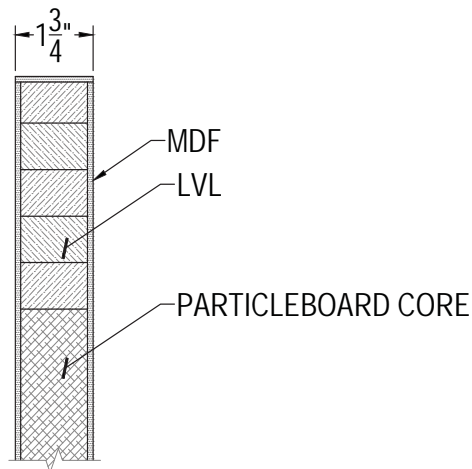

ARCHITECTURAL
concepts

3/0 x 6/8 - FLUSH DOOR

BATHROOM SWING DOOR

SPECIFICATIONS

PRODUCT: BATHROOM SWING DOOR

MODEL: 3/0 X 6/8 FLUSH DOOR

DIMENSIONS: 36" WIDE X 80" TALL X 1-3/4" THICK

COLOR/FINISH: PER PLAN

ATTRIBUTES:

- DOORS ARE PREPPED FOR LOCKS AND HINGES
- SOLID CORE CONSTRUCTION
- EASY TO INSTALL

SECTION A

3/0 X 6/8 DOOR DIMENSIONS

PAGE 1 OF 1
REVISED 2018-05-02