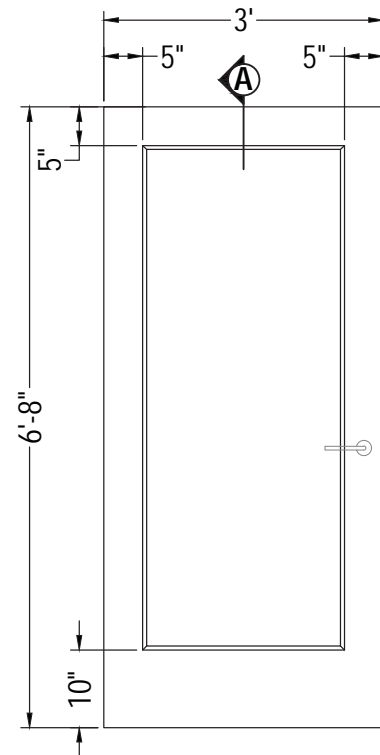

# 3/0 x 6/8 - 1/4" MIRROR DOOR

BATHROOM SWING DOOR

## SPECIFICATIONS

**PRODUCT:** BATHROOM SWING DOOR

**MODEL:** 3/0 X 6/8 1/4" MIRROR DOOR

**DIMENSIONS:** 36" WIDE X 80" TALL X 1-3/4" THICK

**COLOR/FINISH:** PER PLAN

**ATTRIBUTES:**

- DOORS ARE PREPPED FOR LOCKS AND HINGES
- SOLID CORE CONSTRUCTION
- EASY TO INSTALL

SECTION A

3/0 X 6/8 DOOR DIMENSIONS

EMBASSY  
SUITES™

PAGE 1 OF 1  
REVISED 2018-05-02