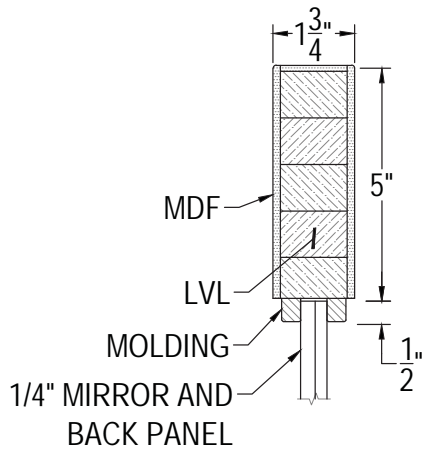

# 3/0 x 6/8 - 1/4" MIRROR DOOR

BATHROOM SWING DOOR

## SPECIFICATIONS

**PRODUCT:** BATHROOM SWING DOOR

**MODEL:** 3/0 X 6/8 1/4" MIRROR DOOR

**DIMENSIONS:** 36" WIDE X 80" TALL X 1-3/4" THICK

**COLOR/FINISH:** PER PLAN

**ATTRIBUTES:**

- DOORS ARE PREPPED FOR LOCKS AND HINGES
- SOLID CORE CONSTRUCTION
- EASY TO INSTALL

SECTION A

3/0 X 6/8 DOOR DIMENSIONS

EMBASSY  
SUITES™

PAGE 1 OF 1  
REVISED 2018-05-02