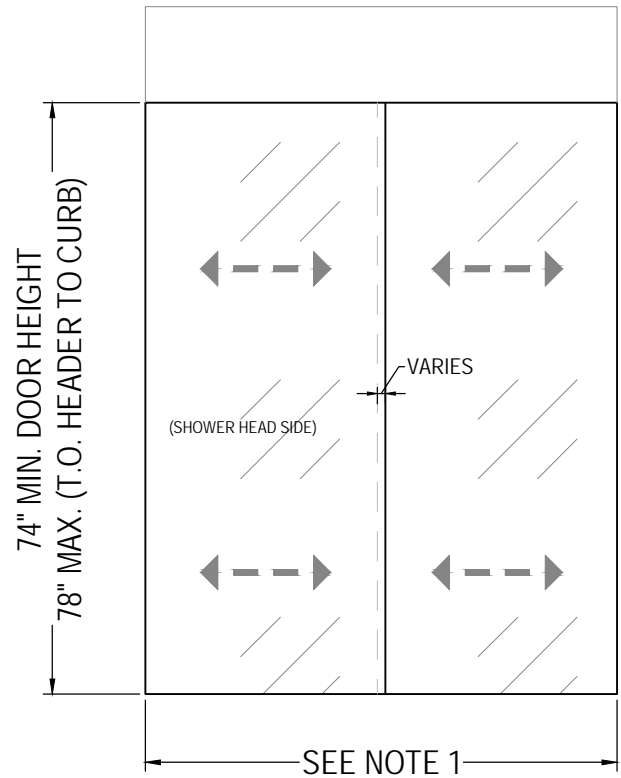

ARCHITECTURAL
concepts

GLASS SHOWER ENCLOSURE PASADENA - 3/8" CLEAR GLASS BYPASS SHOWER DOOR

GLASS DOOR AND PANEL DIMENSIONS

NOTES:

1. 54" MIN. TO 59" MAX. FINISHED OPENING STANDARD. LONGER LENGTHS UP TO 64" ARE AVAILABLE UPON REQUEST.
2. GLASS AVAILABLE IN 3/8" (10MM) TEMPERED. 1/2" (12MM) GLASS IS NOT RECOMMENDED
3. PANELS OVERLAP VARIES
4. HYDROPHOBIC COATING IS AVAILABLE UPON REQUEST AT AN ADDITIONAL CHARGE.

ELEVATION

PLAN

REVISION: 2018.04.18
PAGE 2 OF 6