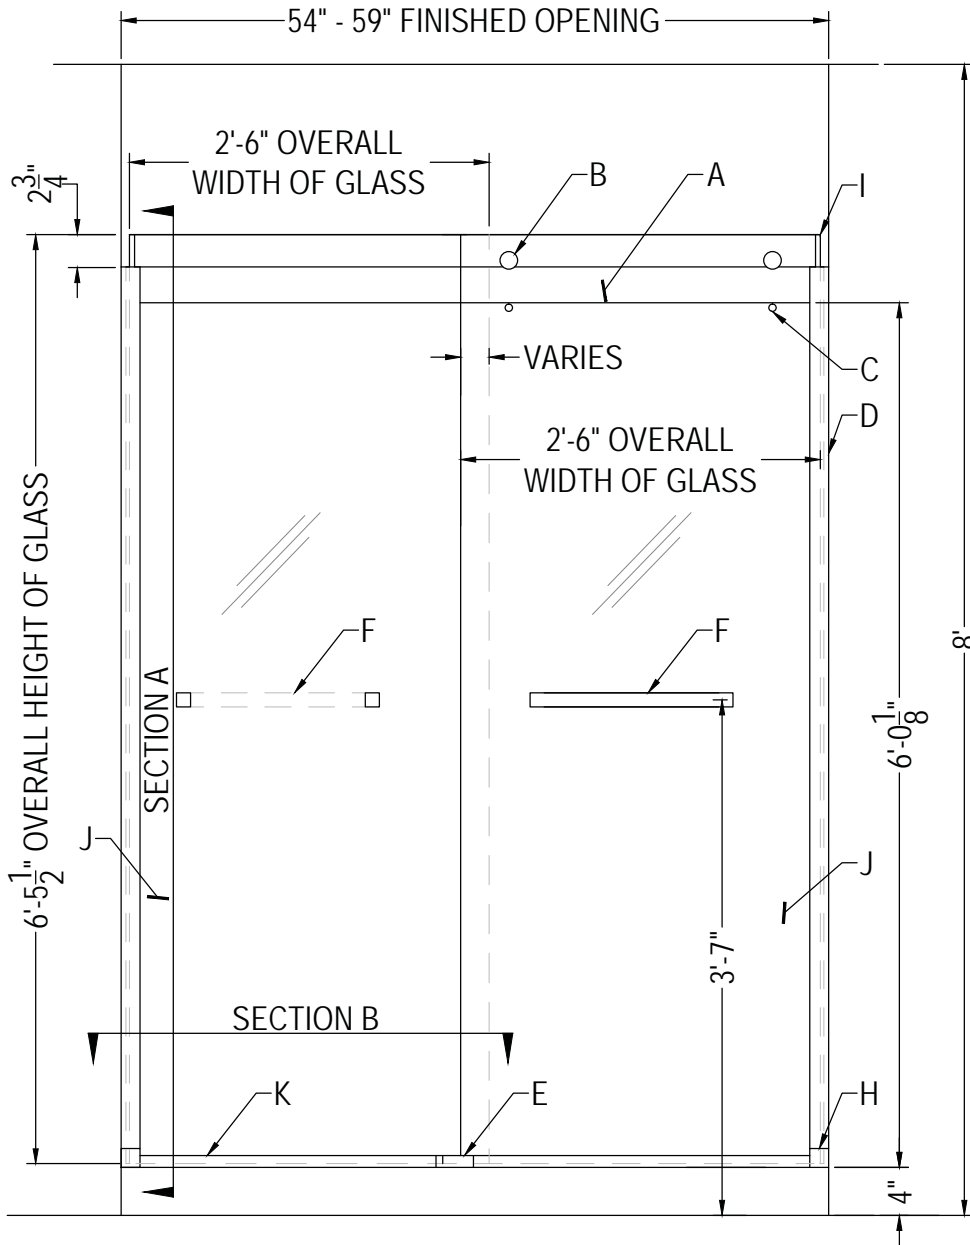

## GLASS DOOR AND PANEL DIMENSIONS

### PLAN

REVISION: 2018.04.18  
PAGE 2 OF 6

ARCHITECTURAL  
concepts

GLASS SHOWER ENCLOSURE  
PASADENA - 3/8" CLEAR GLASS  
BYPASS SHOWER DOOR

GLASS DOOR AND PANEL DIMENSIONS

**KEYNOTES:**

- A. TOP TRACK.
- B. TROLLEY HARDWARE
- C. ANTI-JUMP HARDWARE
- D. SIDE RAIL.
- E. CONCEALED PANEL GUIDE.
- F. TOWEL BAR HARDWARE.
- G. SHOWER CURB.
- H. SIDE RAIL SHOE.
- I. GLASS DOOR EDGE PROTECTOR.
- J. 3/8" THICK SLIDING GLASS DOOR.
- K. BOTTOM RAIL.