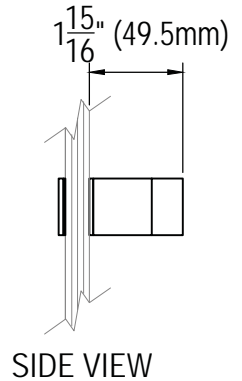

## GLASS DOOR AND PANEL DIMENSIONS

**TROLLEY (2)**

**PANEL GUIDE**

**SIDE RAIL (2)**

**SIDE RAIL SHOE (2)**

**GLASS DOOR EDGE  
PROTECTOR (2)**

**REVISION:** 2018.04.18  
PAGE 5 OF 6

ARCHITECTURAL  
concepts

PASADENA  
BYPASS SHOWER DOOR  
ACPA6316

TOWEL BAR HARDWARE

DIMENSIONS

FINISHES

- 629 - Polished Stainless
- 630 - Satin Stainless

Custom colors available upon request.

REVISION: 2018.04.18  
PAGE 6 OF 6