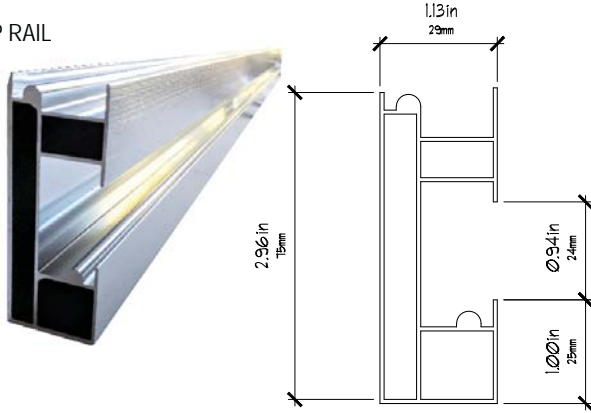

## GLASS DOOR AND PANEL DIMENSIONS

SECTION B

REVISION: 2018.04.18  
PAGE 4 OF 6

ARCHITECTURAL  
concepts

# GLASS SHOWER ENCLOSURE PASADENA - 3/8" CLEAR GLASS BYPASS SHOWER DOOR

**NOTES:**

1. FINISHES ARE AVAILABLE IN POLISHED AND SATIN STAINLESS.

**H A R D W A R E**

**BOTTOM RAIL**

**ANTI-JUMP (2)**

**TOP RAIL**