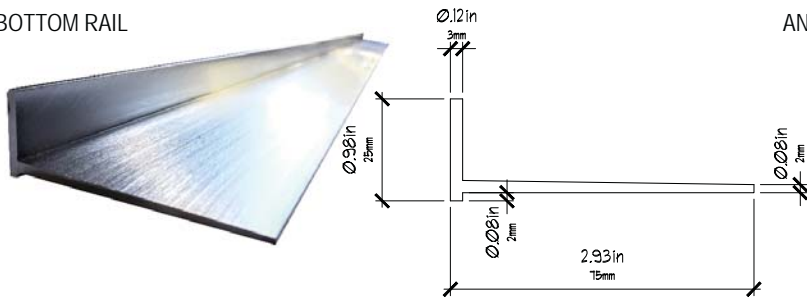

# GLASS SHOWER ENCLOSURE PASADENA - 3/8" CLEAR GLASS BYPASS SHOWER DOOR

**NOTES:**

1. FINISHES ARE AVAILABLE IN POLISHED AND SATIN STAINLESS.

**H A R D W A R E**

**BOTTOM RAIL**

**ANTI-JUMP (2)**

**TOP RAIL**