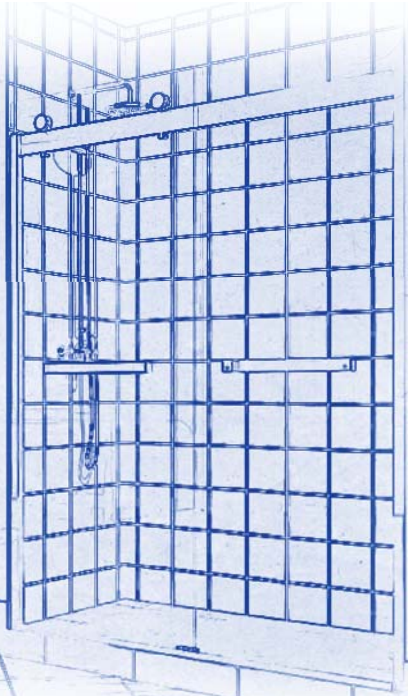

# GLASS SHOWER ENCLOSURE PASADENA - 3/8" CLEAR GLASS BYPASS SHOWER DOOR

## GLASS DOOR AND PANEL DIMENSIONS