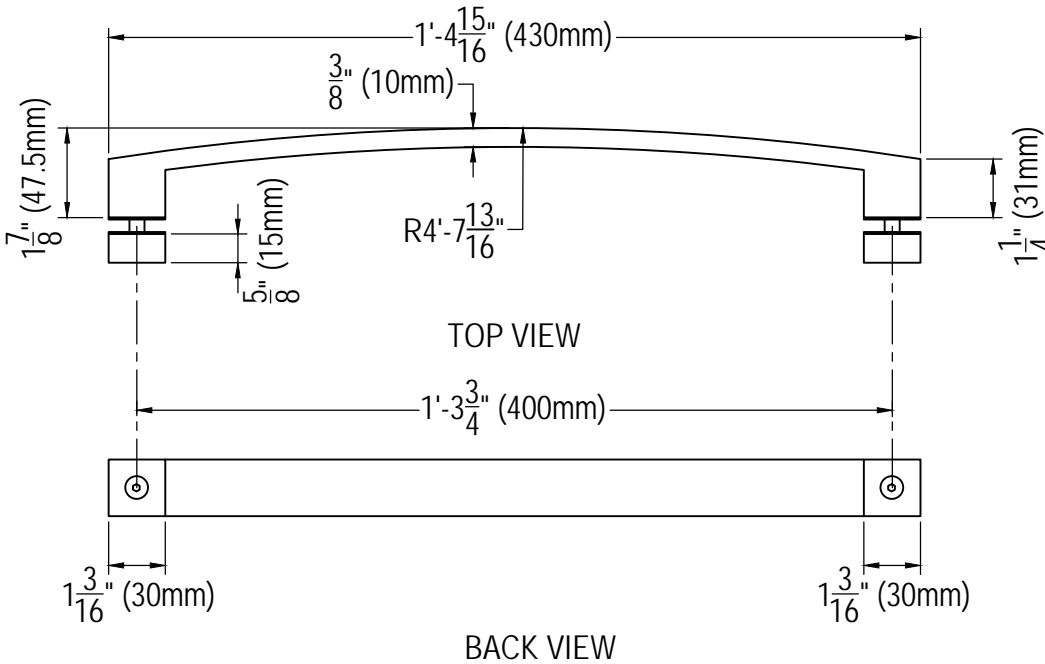

## GLASS DOOR AND PANEL DIMENSIONS

**TROLLEY (2)**

**PANEL GUIDE**

**SIDE RAIL (2)**

**SIDE RAIL SHOE (2)**

**GLASS DOOR EDGE  
PROTECTOR (2)**

**REVISION:** 2018.04.18  
PAGE 5 OF 6

ARCHITECTURAL  
concepts

PASADENA  
BYPASS SHOWER DOOR  
ACPA6316

TOWEL BAR HARDWARE

DIMENSIONS

FINISHES

- 629 - Polished Stainless
- 630 - Satin Stainless

Custom colors available upon request.

REVISION: 2018.04.18  
PAGE 6 OF 6