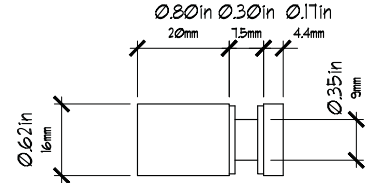

# GLASS SHOWER ENCLOSURE PASADENA - 3/8" CLEAR GLASS BYPASS SHOWER DOOR

**NOTES:**

1. FINISHES ARE AVAILABLE IN POLISHED AND SATIN STAINLESS.

**H A R D W A R E**

**BOTTOM RAIL**

**ANTI-JUMP (2)**

**TOP RAIL**