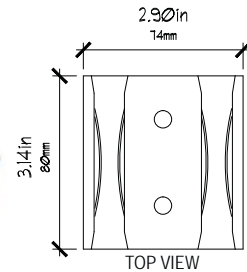

ARCHITECTURAL
concepts

GLASS SHOWER ENCLOSURE PASADENA - 3/8" CLEAR GLASS BYPASS SHOWER DOOR

NOTES:

1. FINISHES ARE AVAILABLE IN POLISHED AND SATIN STAINLESS.

H A R D W A R E

PANEL GUIDE

REVISION: 2018.04.18
PAGE 5 OF 6