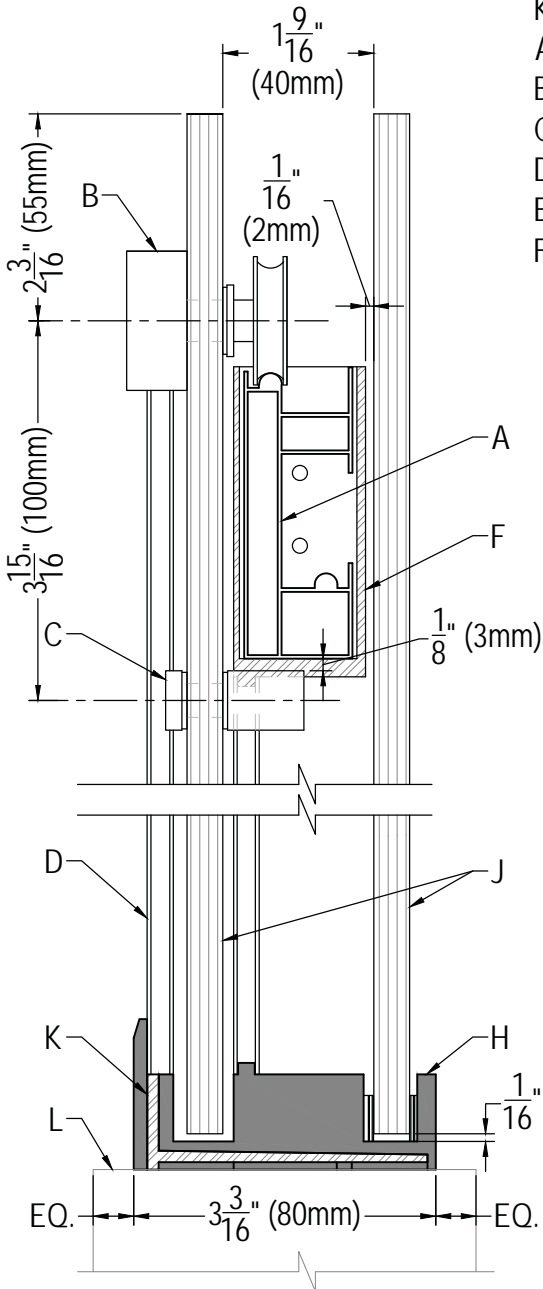

GLASS SHOWER ENCLOSURE PASADENA - 3/8" CLEAR GLASS BYPASS SHOWER DOOR

SECTION A

KEYNOTES:

- A. TOP TRACK.
- B. TROLLEY HARDWARE
- C. ANTI-JUMP HARDWARE
- D. SIDE RAIL.
- E. CONCEALED PANEL GUIDE.
- F. BRACKET FOR TOP TRACK.
- G. SHOWER CURB.
- H. SIDE RAIL SHOE.
- I. GLASS DOOR EDGE PROTECTOR.
- J. 3/8" THICK SLIDING GLASS DOOR.
- K. BOTTOM RAIL.
- L. SHOWER CURB.