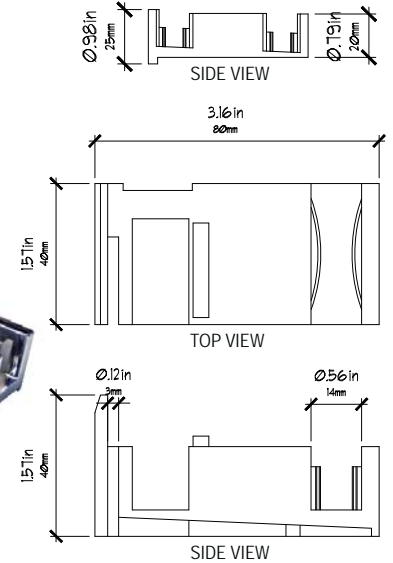

## GLASS DOOR AND PANEL DIMENSIONS

**TROLLEY (2)**

**PANEL GUIDE**

**SIDE RAIL (2)**

**SIDE RAIL SHOE (2)**

**GLASS DOOR EDGE  
PROTECTOR (2)**

**REVISION:** 2018.04.18  
PAGE 5 OF 6

ARCHITECTURAL  
concepts

PASADENA  
BYPASS SHOWER DOOR  
ACPA6316

TOWEL BAR HARDWARE

DIMENSIONS

FINISHES

- 629 - Polished Stainless
- 630 - Satin Stainless

Custom colors available upon request.

REVISION: 2018.04.18  
PAGE 6 OF 6