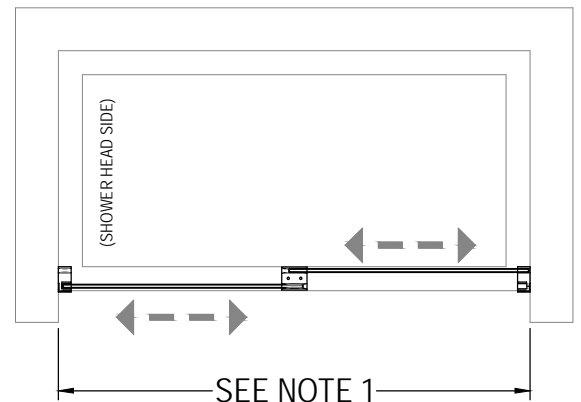

PLAN

REVISION: 2018.04.18
PAGE 2 OF 6