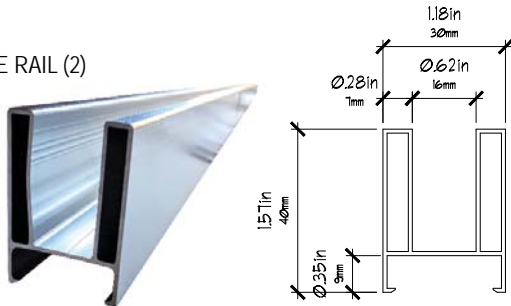

SIDE RAIL (2)