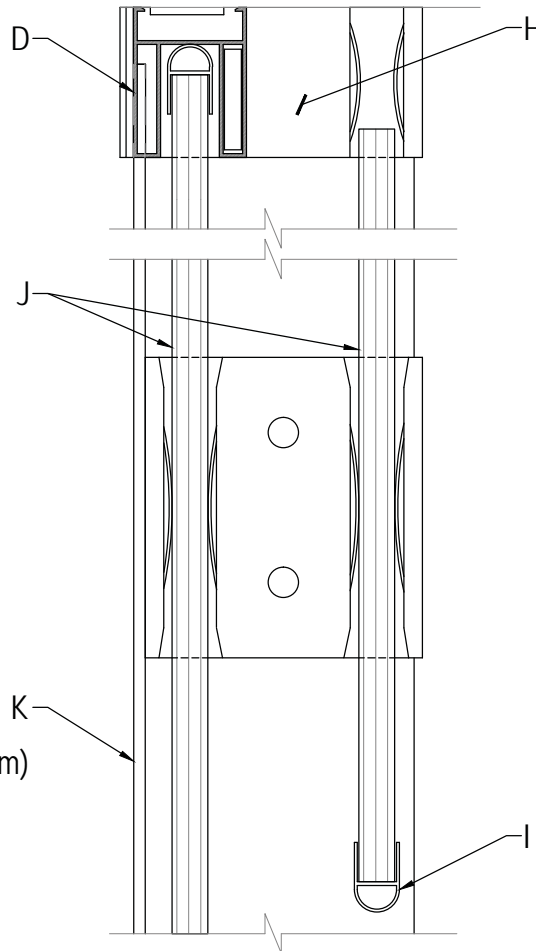

## GLASS DOOR AND PANEL DIMENSIONS

### PLAN

REVISION: 2018.04.18  
PAGE 2 OF 6

ARCHITECTURAL  
concepts

GLASS SHOWER ENCLOSURE  
PASADENA - 3/8" CLEAR GLASS  
BYPASS SHOWER DOOR

GLASS DOOR AND PANEL DIMENSIONS

**KEYNOTES:**

- A. TOP TRACK.
- B. TROLLEY HARDWARE
- C. ANTI-JUMP HARDWARE
- D. SIDE RAIL.
- E. CONCEALED PANEL GUIDE.
- F. TOWEL BAR HARDWARE.
- G. SHOWER CURB.
- H. SIDE RAIL SHOE.
- I. GLASS DOOR EDGE PROTECTOR.
- J. 3/8" THICK SLIDING GLASS DOOR.
- K. BOTTOM RAIL.

**ELEVATION**

REVISION: 2018.04.18  
PAGE 3 OF 6

ARCHITECTURAL  
concepts

# GLASS SHOWER ENCLOSURE PASADENA - 3/8" CLEAR GLASS BYPASS SHOWER DOOR

SECTION A

KEYNOTES:

- A. TOP TRACK.
- B. TROLLEY HARDWARE
- C. ANTI-JUMP HARDWARE
- D. SIDE RAIL.
- E. CONCEALED PANEL GUIDE.
- F. BRACKET FOR TOP TRACK.
- G. SHOWER CURB.
- H. SIDE RAIL SHOE.
- I. GLASS DOOR EDGE PROTECTOR.
- J. 3/8" THICK SLIDING GLASS DOOR.
- K. BOTTOM RAIL.
- L. SHOWER CURB.