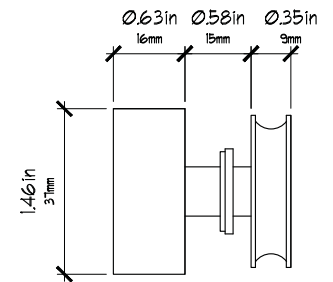

ARCHITECTURAL
concepts

GLASS SHOWER ENCLOSURE PASADENA - 3/8" CLEAR GLASS BYPASS SHOWER DOOR

NOTES:

1. FINISHES ARE AVAILABLE IN POLISHED AND SATIN STAINLESS.

H A R D W A R E

TROLLEY (2)

REVISION: 2018.04.18
PAGE 5 OF 6