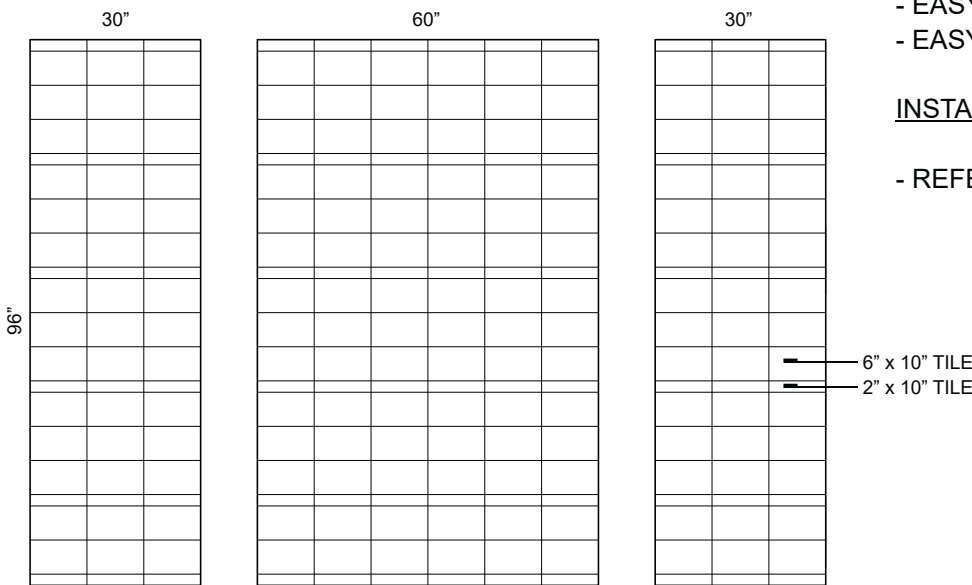

ARCHITECTURAL
concepts

TRANSITIONAL SERIES

STANDARD 3-PIECE CULTURED MARBLE PANEL

SPECIFICATIONS

6" X 10" TRANSITIONAL SERIES PANEL SYSTEM

STANDARD PANEL SYSTEMS GUIDELINES:

- PRODUCT: PANEL SYSTEM
- SERIES: TRANSITIONAL
- MODEL: 6" X 10"
- APPLICATION: SHOWER SURROUNDS
- PATTERN: (3) SMOOTH STACKED 6" X 10" BLOCK WITH (1) SMOOTH 2" X 10" BLOCK
- THICKNESS: 3/8" (8mm)
- FINISH: MATTE
- MATERIAL: WHITE TILE
- GROUT LINE: GRAY

STANDARD FEATURES:

- 6" X 10" SMOOTH BLOCK PATTERN
- SOLID ONE-PIECE PANELS
- PERMANENTLY SEALED SURFACE
- MOLD AND MILDEW RESISTANCE
- EASY INSTALL
- EASY MAINTENANCE

INSTALLATION:

- REFER TO INSTALLTION GUIDE

3-PIECE PANEL DIMENSIONS