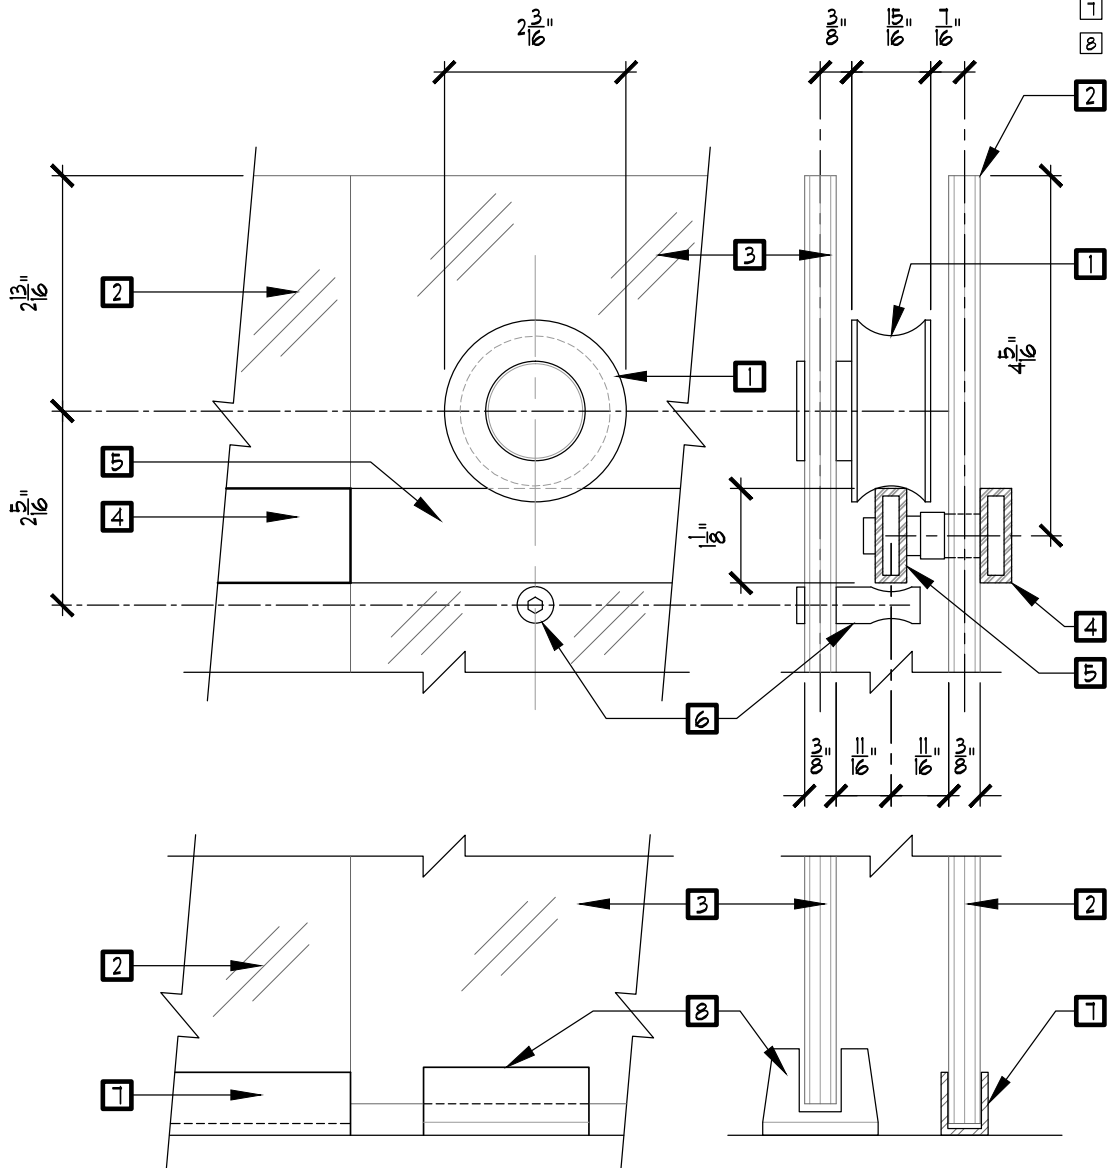

ARCHITECTURAL
concepts

GLASS SHOWER ENCLOSURE
BARN DOOR SHOWER

REALIZE YOUR IMAGINATION

TABLE OF CONTENTS

- Page 2 - Layout Options
- Page 3 - Elevation Options
- Page 4 - Hardware Series
- Page 5 - Monterey Series Drawings
- Page 6 - Malibu Series Drawings
- Page 7 - Newport Series Drawings
- Page 8 - Carmel Series Drawings

GLASS SHOWER ENCLOSURE BARN DOOR SHOWER

GLASS DOOR AND PANEL DIMENSIONS

ELEVATION

PLAN

ARCHITECTURAL
concepts

GLASS SHOWER ENCLOSURE BARN DOOR SHOWER

HARDWARE

MONTEREY SERIES

CARMEL SERIES

CONCEALED TROLLEY

6" BACK TO BACK PULL

ARCHITECTURAL
concepts

GLASS SHOWER ENCLOSURE BARN DOOR SHOWER

KEYNOTES

- 1 ROLLER
- 2 FIXED GLASS PANEL
- 3 SLIDING GLASS DOOR
- 4 TRACK HOLDER FITTING FOR FIXED PANEL
- 5 HEADER SUPPORT BAR
- 6 ANTI-LIFT FITTING
- 7 U-CHANNEL FOR FIXED GLASS PANEL
- 8 FLOOR GUIDE FOR GLASS DOOR PANEL

ELEVATION

CROSS-SECTION

MONTEREY SERIES

ARCHITECTURAL
concepts

GLASS SHOWER ENCLOSURE BARN DOOR SHOWER

KEYNOTES

- 1] ROLLER
- 2] FIXED GLASS PANEL
- 3] SLIDING GLASS DOOR
- 4] TRACK HOLDER FITTING FOR FIXED PANEL
- 5] HEADER SUPPORT BAR
- 6] ANTI-LIFT FITTING
- 7] U-CHANNEL FOR FIXED GLASS PANEL
- 8] FLOOR GUIDE FOR GLASS DOOR PANEL