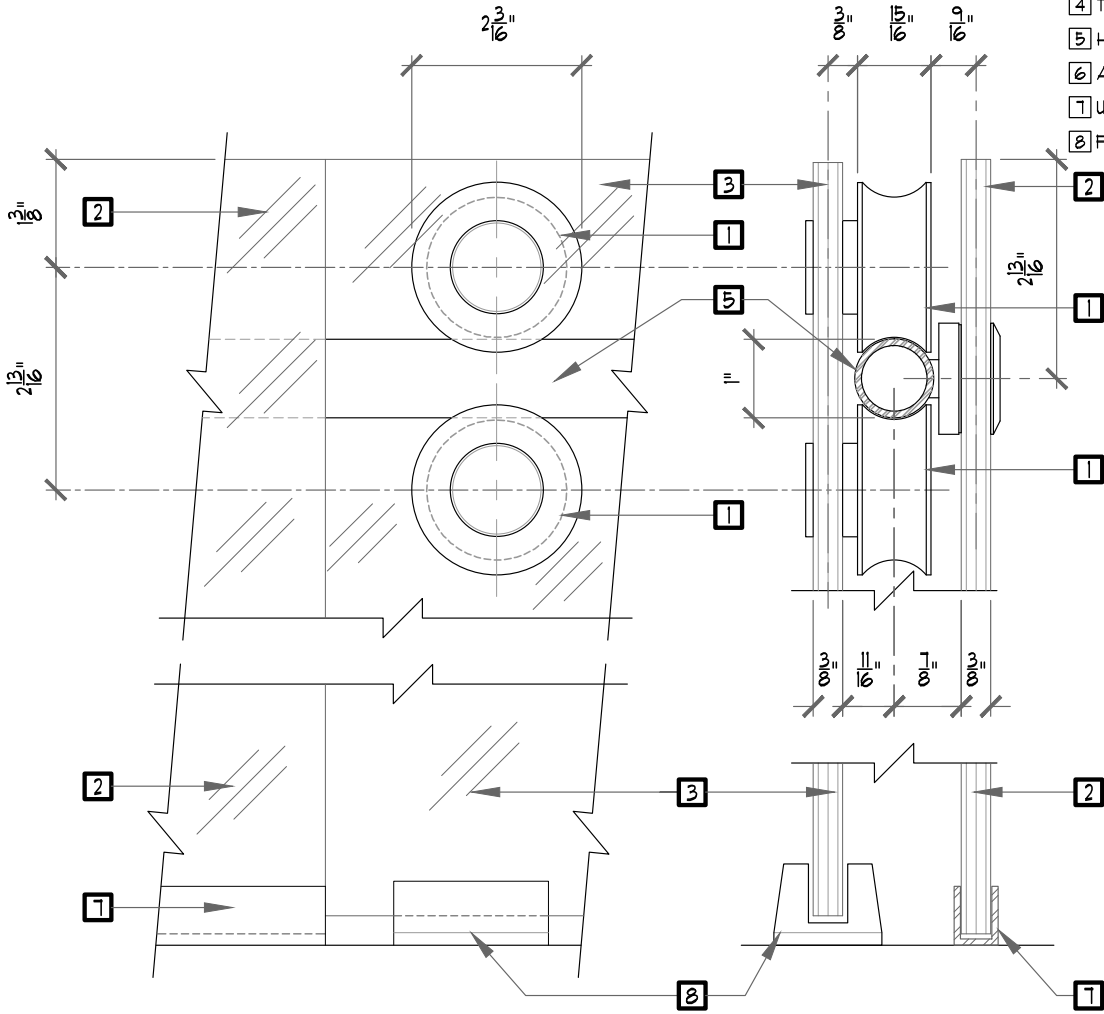

GLASS SHOWER ENCLOSURE BARN DOOR SHOWER

GLASS DOOR AND PANEL DIMENSIONS

ELEVATION

PLAN

ARCHITECTURAL
concepts

GLASS SHOWER ENCLOSURE BARN DOOR SHOWER

HARDWARE

MONTEREY SERIES

ELEVATION

CROSS-SECTION

MONTEREY SERIES

ARCHITECTURAL
concepts

GLASS SHOWER ENCLOSURE BARN DOOR SHOWER

KEYNOTES

- 1] ROLLER
- 2] FIXED GLASS PANEL
- 3] SLIDING GLASS DOOR
- 4] TRACK HOLDER FITTING FOR FIXED PANEL
- 5] HEADER SUPPORT BAR
- 6] ANTI-LIFT FITTING
- 7] U-CHANNEL FOR FIXED GLASS PANEL
- 8] FLOOR GUIDE FOR GLASS DOOR PANEL

ELEVATION

CROSS-SECTION

MALIBU SERIES

ARCHITECTURAL
concepts

GLASS SHOWER ENCLOSURE BARN DOOR SHOWER

KEYNOTES

- 1 ROLLER
- 2 FIXED GLASS PANEL
- 3 SLIDING GLASS DOOR
- 4 TRACK HOLDER FITTING FOR FIXED PANEL
- 5 HEADER SUPPORT BAR
- 6 ANTI-LIFT FITTING
- 7 U-CHANNEL FOR FIXED GLASS PANEL
- 8 FLOOR GUIDE FOR GLASS DOOR PANEL

ELEVATION

CROSS-SECTION

NEWPORT SERIES

ARCHITECTURAL
concepts

GLASS SHOWER ENCLOSURE BARN DOOR SHOWER

KEYNOTES

- 1 ROLLER
- 2 FIXED GLASS PANEL
- 3 SLIDING GLASS DOOR
- 4 TRACK HOLDER FITTING FOR FIXED PANEL
- 5 HEADER SUPPORT BAR
- 6 ANTI-LIFT FITTING
- 7 U-CHANNEL FOR FIXED GLASS PANEL
- 8 FLOOR GUIDE FOR GLASS DOOR PANEL