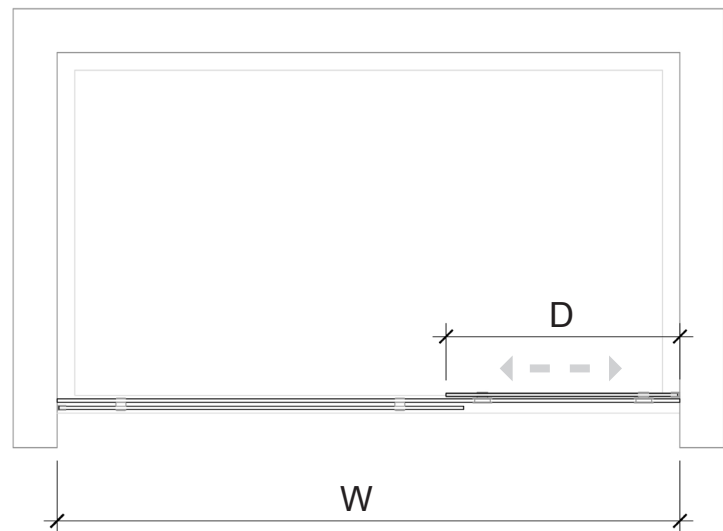

ARCHITECTURAL
concepts

GLASS SHOWER ENCLOSURE
BARN DOOR SHOWER

REALIZE YOUR IMAGINATION

TABLE OF CONTENTS

- Page 2 - Layout Options
- Page 3 - Elevation Options
- Page 4 - Hardware Series
- Page 5 - Monterey Series Drawings
- Page 6 - Malibu Series Drawings
- Page 7 - Newport Series Drawings
- Page 8 - Carmel Series Drawings

ARCHITECTURAL
concepts

GLASS SHOWER ENCLOSURE BARN DOOR SHOWER

SLIDING ROLLER LAYOUT Available in 3/8" or 1/2" tempered glass panels.

ELEVATION OPTION 1

RIGHT SLIDING

ELEVATION OPTION 2

LEFT SLIDING

ARCHITECTURAL
concepts

GLASS SHOWER ENCLOSURE BARN DOOR SHOWER

GLASS DOOR AND PANEL DIMENSIONS

ELEVATION

PLAN

ARCHITECTURAL
concepts

GLASS SHOWER ENCLOSURE BARN DOOR SHOWER

HARDWARE

MONTEREY SERIES