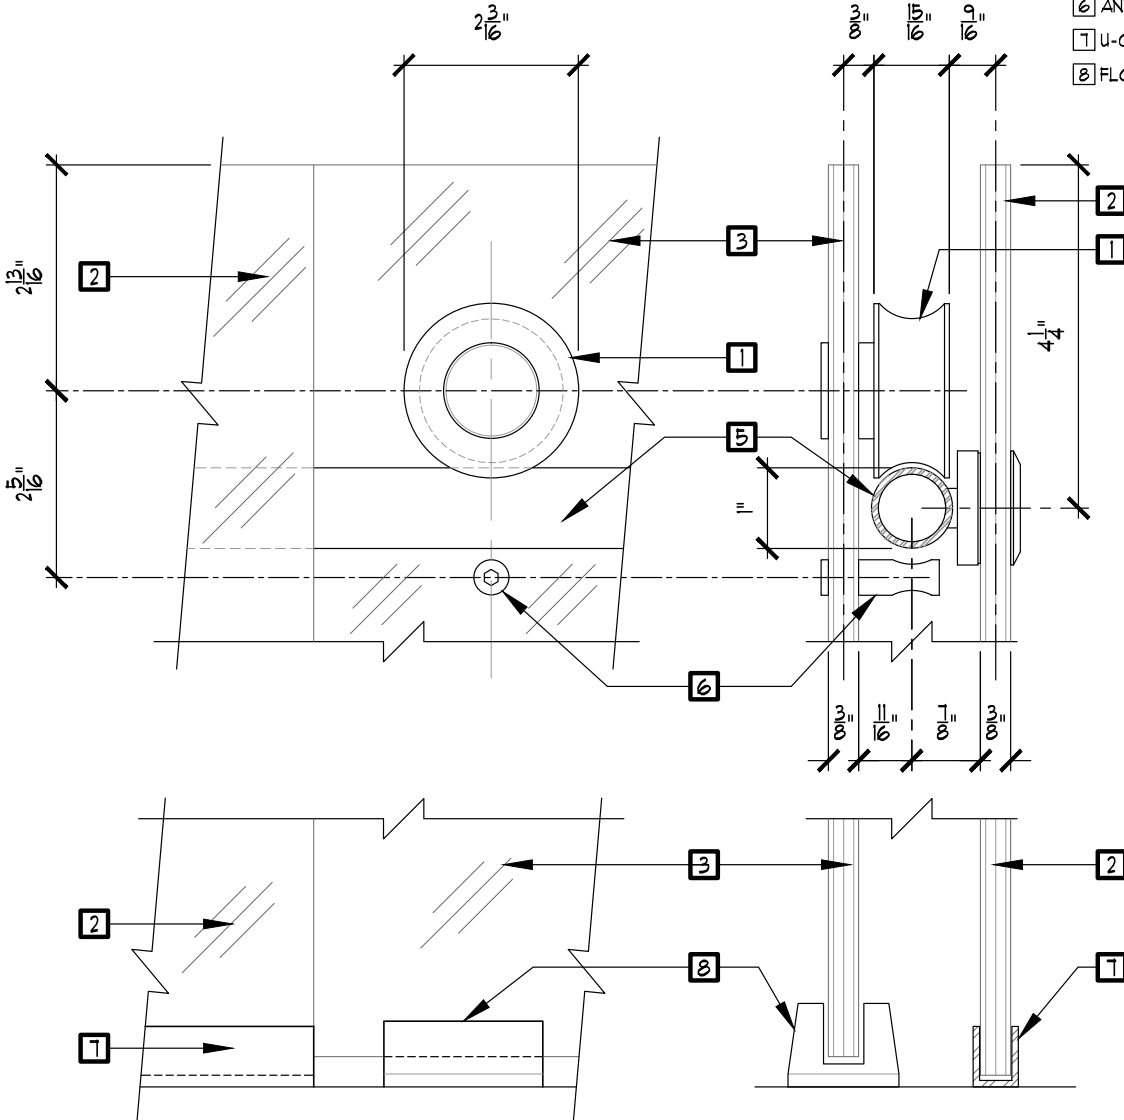

ELEVATION

CROSS-SECTION

MONTEREY SERIES

ARCHITECTURAL
concepts

GLASS SHOWER ENCLOSURE BARN DOOR SHOWER

KEYNOTES

- 1] ROLLER
- 2] FIXED GLASS PANEL
- 3] SLIDING GLASS DOOR
- 4] TRACK HOLDER FITTING FOR FIXED PANEL
- 5] HEADER SUPPORT BAR
- 6] ANTI-LIFT FITTING
- 7] U-CHANNEL FOR FIXED GLASS PANEL
- 8] FLOOR GUIDE FOR GLASS DOOR PANEL