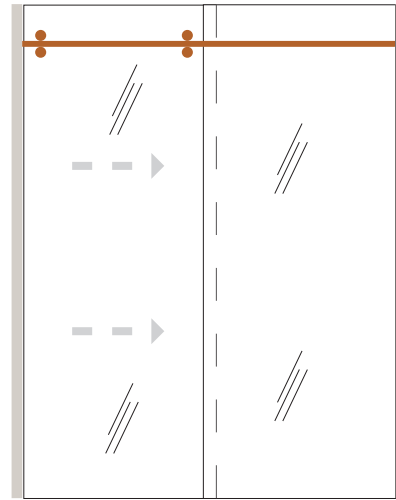

ARCHITECTURAL
concepts

GLASS SHOWER ENCLOSURE
BARN DOOR SHOWER

REALIZE YOUR IMAGINATION

TABLE OF CONTENTS

- Page 2 - Layout Options
- Page 3 - Elevation Options
- Page 4 - Hardware Series
- Page 5 - Monterey Series Drawings
- Page 6 - Malibu Series Drawings
- Page 7 - Newport Series Drawings
- Page 8 - Carmel Series Drawings

ARCHITECTURAL
concepts

GLASS SHOWER ENCLOSURE BARN DOOR SHOWER

SLIDING ROLLER LAYOUT Available in 3/8" or 1/2" tempered glass panels.

ELEVATION OPTION 1

RIGHT SLIDING

ELEVATION OPTION 2

LEFT SLIDING

ARCHITECTURAL
concepts

GLASS SHOWER ENCLOSURE BARN DOOR SHOWER

GLASS DOOR AND PANEL DIMENSIONS

ELEVATION

PLAN

ARCHITECTURAL
concepts

GLASS SHOWER ENCLOSURE BARN DOOR SHOWER

HARDWARE

MONTEREY SERIES