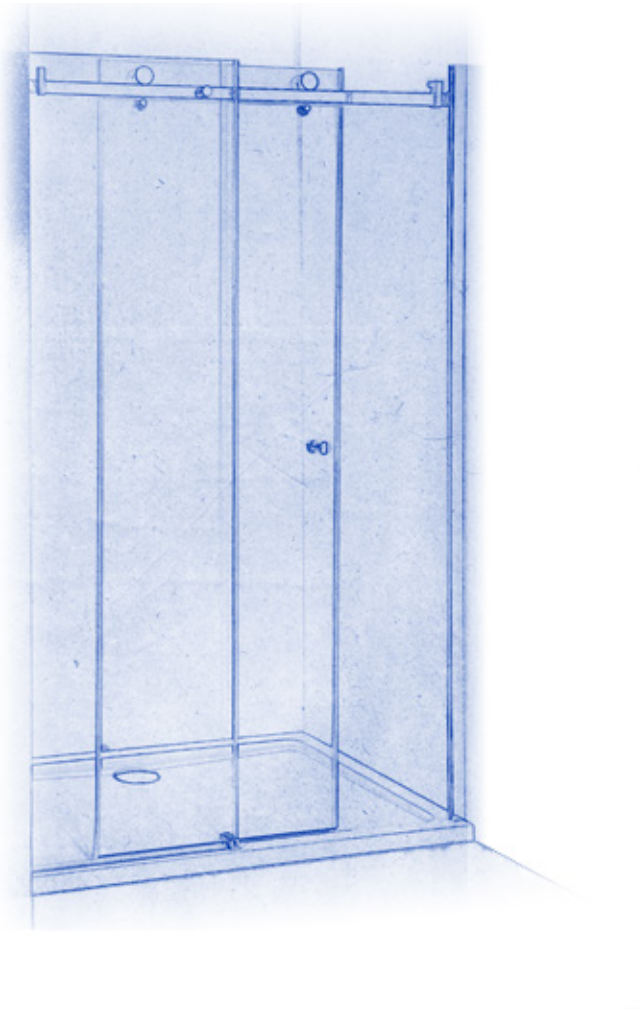

ARCHITECTURAL
concepts

GLASS SHOWER ENCLOSURE
BARN DOOR SHOWER

REALIZE YOUR IMAGINATION

TABLE OF CONTENTS

- Page 2 - Layout Options
- Page 3 - Elevation Options
- Page 4 - Hardware Series
- Page 5 - Monterey Series Drawings
- Page 6 - Malibu Series Drawings
- Page 7 - Newport Series Drawings
- Page 8 - Carmel Series Drawings

ARCHITECTURAL
concepts

GLASS SHOWER ENCLOSURE BARN DOOR SHOWER

SLIDING ROLLER LAYOUT Available in 3/8" or 1/2" tempered glass panels.

ELEVATION OPTION 1

RIGHT SLIDING

ELEVATION OPTION 2

LEFT SLIDING

ARCHITECTURAL
concepts

GLASS SHOWER ENCLOSURE BARN DOOR SHOWER

GLASS DOOR AND PANEL DIMENSIONS

ELEVATION

PLAN

ARCHITECTURAL
concepts

GLASS SHOWER ENCLOSURE BARN DOOR SHOWER

HARDWARE

MONTEREY SERIES