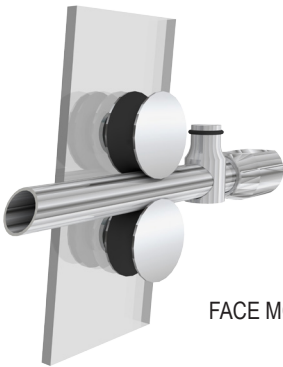

GLASS SHOWER ENCLOSURE BARN DOOR SHOWER

GLASS DOOR AND PANEL DIMENSIONS

ELEVATION

PLAN

ARCHITECTURAL
concepts

GLASS SHOWER ENCLOSURE BARN DOOR SHOWER

HARDWARE

MONTEREY SERIES

FACE MOUNTED TROLLEY

12" BACK TO BACK PULL

FACE MOUNTED TROLLEY

18" BACK TO BACK PULL

MALIBU SERIES

NEWPORT SERIES

FACE MOUNTED TROLLEY

12" BACK TO BACK PULL

CARMEL SERIES

CONCEALED TROLLEY

6" BACK TO BACK PULL

ARCHITECTURAL
concepts

GLASS SHOWER ENCLOSURE BARN DOOR SHOWER

KEYNOTES

- 1 ROLLER
- 2 FIXED GLASS PANEL
- 3 SLIDING GLASS DOOR
- 4 TRACK HOLDER FITTING FOR FIXED PANEL
- 5 HEADER SUPPORT BAR
- 6 ANTI-LIFT FITTING
- 7 U-CHANNEL FOR FIXED GLASS PANEL
- 8 FLOOR GUIDE FOR GLASS DOOR PANEL