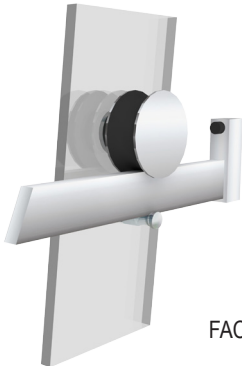

ARCHITECTURAL
concepts

GLASS SHOWER ENCLOSURE BARN DOOR SHOWER

SLIDING ROLLER LAYOUT Available in 3/8" or 1/2" tempered glass panels.

ELEVATION OPTION 1

RIGHT SLIDING

ELEVATION OPTION 2

LEFT SLIDING

ARCHITECTURAL
concepts

GLASS SHOWER ENCLOSURE BARN DOOR SHOWER

GLASS DOOR AND PANEL DIMENSIONS

ELEVATION

PLAN

ARCHITECTURAL
concepts

GLASS SHOWER ENCLOSURE BARN DOOR SHOWER

HARDWARE

MONTEREY SERIES