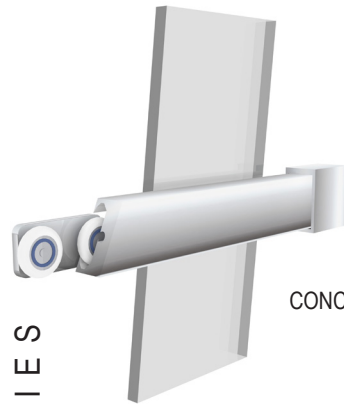

GLASS SHOWER ENCLOSURE BARN DOOR SHOWER

GLASS DOOR AND PANEL DIMENSIONS

ELEVATION

PLAN

ARCHITECTURAL
concepts

GLASS SHOWER ENCLOSURE BARN DOOR SHOWER

HARDWARE

MONTEREY SERIES

CARMEL SERIES

CONCEALED TROLLEY

6" BACK TO BACK PULL

ARCHITECTURAL
concepts

GLASS SHOWER ENCLOSURE BARN DOOR SHOWER

KEYNOTES

- 1 ROLLER
- 2 FIXED GLASS PANEL
- 3 SLIDING GLASS DOOR
- 4 TRACK HOLDER FITTING FOR FIXED PANEL
- 5 HEADER SUPPORT BAR
- 6 ANTI-LIFT FITTING
- 7 U-CHANNEL FOR FIXED GLASS PANEL
- 8 FLOOR GUIDE FOR GLASS DOOR PANEL