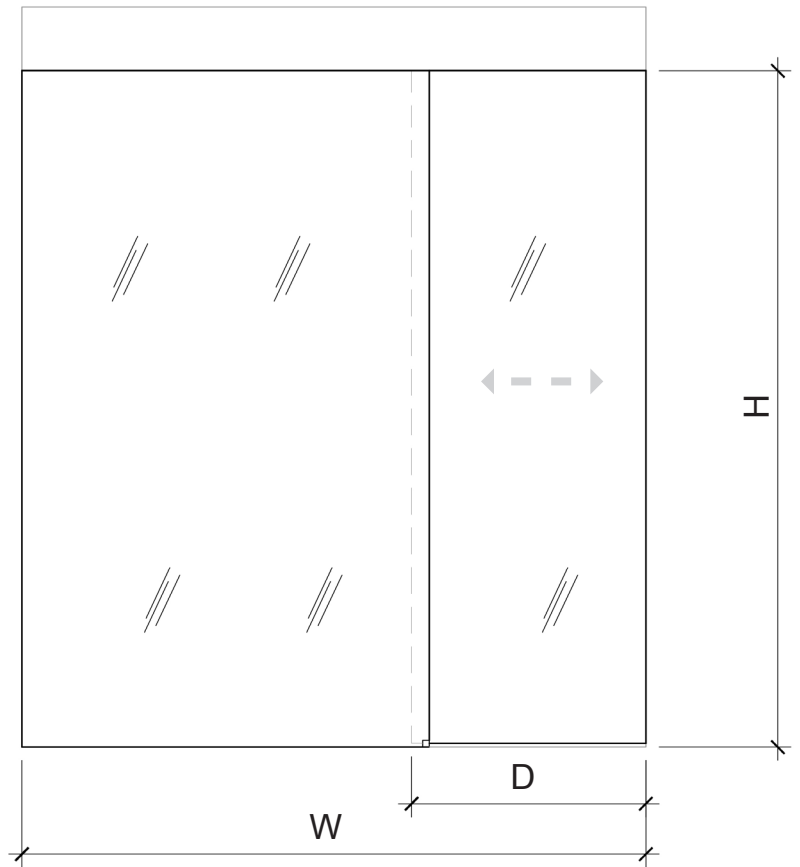

ARCHITECTURAL
concepts

GLASS SHOWER ENCLOSURE
BARN DOOR SHOWER

REALIZE YOUR IMAGINATION

TABLE OF CONTENTS

- Page 2 - Layout Options
- Page 3 - Elevation Options
- Page 4 - Hardware Series
- Page 5 - Monterey Series Drawings
- Page 6 - Malibu Series Drawings
- Page 7 - Newport Series Drawings
- Page 8 - Carmel Series Drawings

ARCHITECTURAL
concepts

GLASS SHOWER ENCLOSURE BARN DOOR SHOWER

SLIDING ROLLER LAYOUT Available in 3/8" or 1/2" tempered glass panels.

ELEVATION OPTION 1

RIGHT SLIDING

ELEVATION OPTION 2

LEFT SLIDING

ARCHITECTURAL
concepts

GLASS SHOWER ENCLOSURE BARN DOOR SHOWER

GLASS DOOR AND PANEL DIMENSIONS

ELEVATION

PLAN

ARCHITECTURAL
concepts

GLASS SHOWER ENCLOSURE BARN DOOR SHOWER

HARDWARE

MONTEREY SERIES