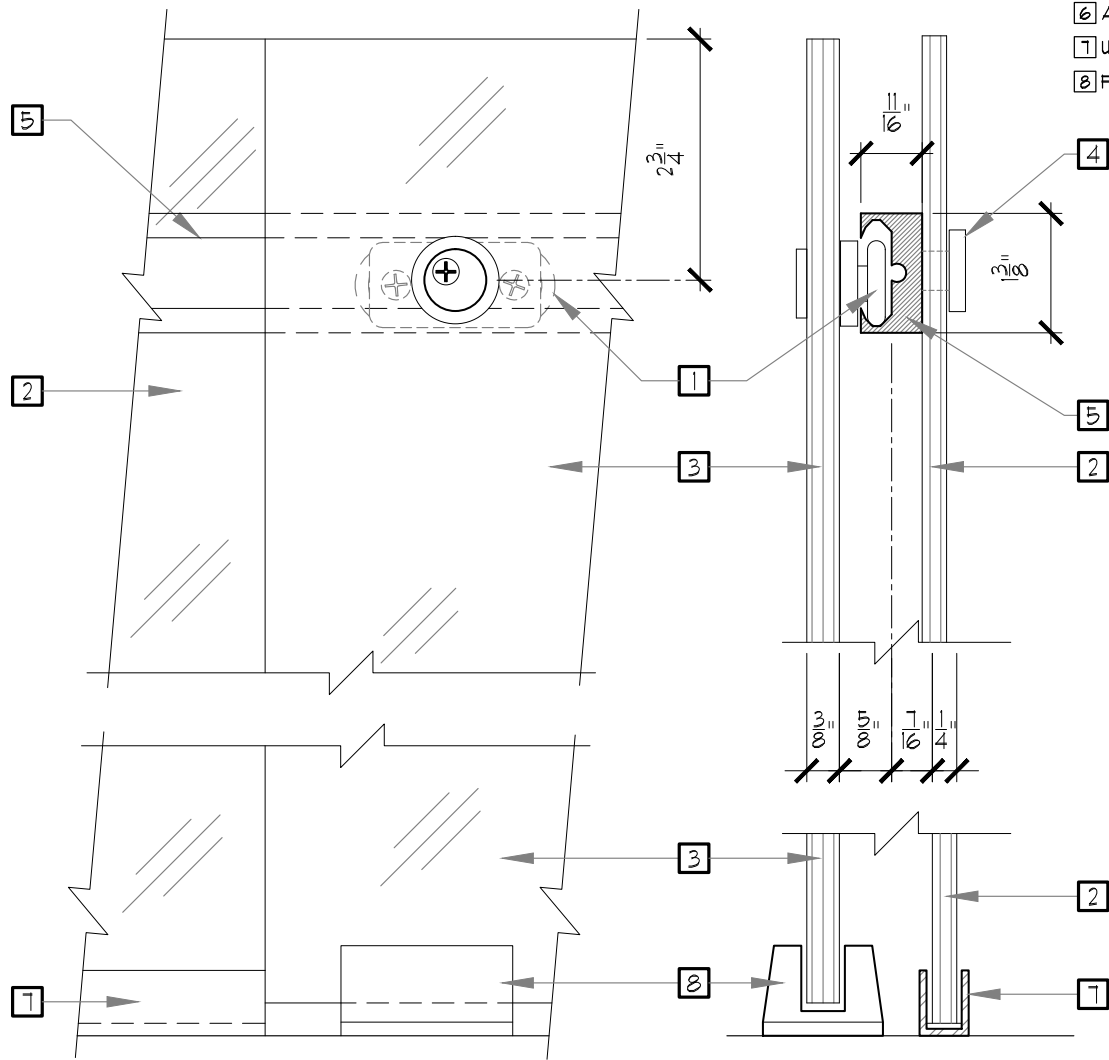

GLASS SHOWER ENCLOSURE BARN DOOR SHOWER

GLASS DOOR AND PANEL DIMENSIONS

ELEVATION

PLAN

ARCHITECTURAL
concepts

GLASS SHOWER ENCLOSURE BARN DOOR SHOWER

HARDWARE

MONTEREY SERIES

ELEVATION

CROSS-SECTION

MONTEREY SERIES

ARCHITECTURAL
concepts

GLASS SHOWER ENCLOSURE BARN DOOR SHOWER

KEYNOTES

- 1] ROLLER
- 2] FIXED GLASS PANEL
- 3] SLIDING GLASS DOOR
- 4] TRACK HOLDER FITTING FOR FIXED PANEL
- 5] HEADER SUPPORT BAR
- 6] ANTI-LIFT FITTING
- 7] U-CHANNEL FOR FIXED GLASS PANEL
- 8] FLOOR GUIDE FOR GLASS DOOR PANEL

ELEVATION

CROSS-SECTION

MALIBU SERIES

ARCHITECTURAL
concepts

GLASS SHOWER ENCLOSURE BARN DOOR SHOWER

KEYNOTES

- 1 ROLLER
- 2 FIXED GLASS PANEL
- 3 SLIDING GLASS DOOR
- 4 TRACK HOLDER FITTING FOR FIXED PANEL
- 5 HEADER SUPPORT BAR
- 6 ANTI-LIFT FITTING
- 7 U-CHANNEL FOR FIXED GLASS PANEL
- 8 FLOOR GUIDE FOR GLASS DOOR PANEL

ELEVATION

CROSS-SECTION

NEWPORT SERIES

ARCHITECTURAL
concepts

GLASS SHOWER ENCLOSURE BARN DOOR SHOWER

KEYNOTES

- 1 ROLLER
- 2 FIXED GLASS PANEL
- 3 SLIDING GLASS DOOR
- 4 TRACK HOLDER FITTING FOR FIXED PANEL
- 5 HEADER SUPPORT BAR
- 6 ANTI-LIFT FITTING
- 7 U-CHANNEL FOR FIXED GLASS PANEL
- 8 FLOOR GUIDE FOR GLASS DOOR PANEL