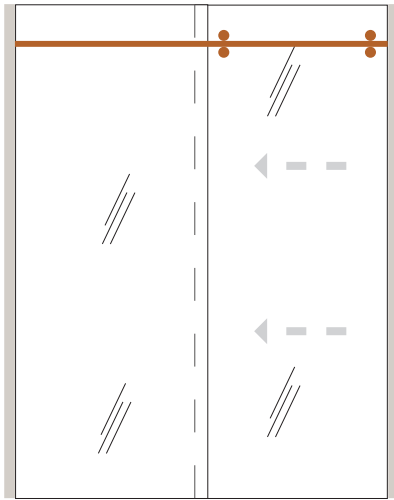

ARCHITECTURAL
concepts

GLASS SHOWER ENCLOSURE
BARN DOOR SHOWER

REALIZE YOUR IMAGINATION

TABLE OF CONTENTS

- Page 2 - Layout Options
- Page 3 - Elevation Options
- Page 4 - Hardware Series
- Page 5 - Monterey Series Drawings
- Page 6 - Malibu Series Drawings
- Page 7 - Newport Series Drawings
- Page 8 - Carmel Series Drawings

ARCHITECTURAL
concepts

GLASS SHOWER ENCLOSURE BARN DOOR SHOWER

SLIDING ROLLER LAYOUT Available in 3/8" or 1/2" tempered glass panels.

ELEVATION OPTION 1

RIGHT SLIDING

ELEVATION OPTION 2

LEFT SLIDING

ARCHITECTURAL
concepts