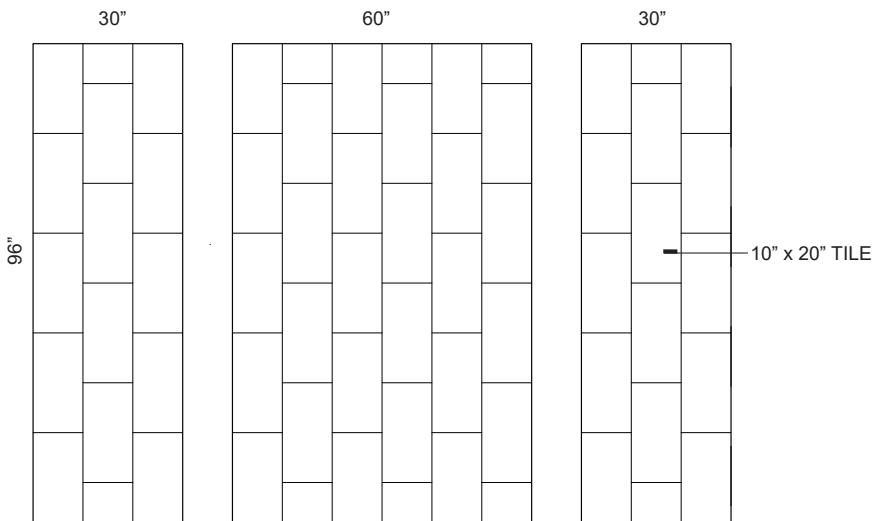

ARCHITECTURAL
concepts

VERTICAL MODERN SERIES

STANDARD 3-PIECE CULTURED MARBLE PANEL

SPECIFICATIONS

10" X 20" VERTICAL MODERN SERIES PANEL SYSTEM

STANDARD PANEL SYSTEMS GUIDELINES:

- PRODUCT: PANEL SYSTEM
- SERIES: MODERN
- MODEL: 10" X 20" VERTICAL
- APPLICATION: SHOWER SURROUNDS
- PATTERN: SMOOTH STACKED BLOCK IN STAGGERED VERTICAL PATTERN
- THICKNESS: 3/8" (8mm)
- FINISH: MATTE
- MATERIAL: WHITE TILE
- GROUT LINE: GRAY

STANDARD FEATURES:

- 10" X 20" SMOOTH BLOCK PATTERN
- SOLID ONE-PIECE PANELS
- PERMANENTLY SEALED SURFACE
- MOLD AND MILDEW RESISTANCE
- EASY INSTALL
- EASY MAINTENANCE

INSTALLATION:

- REFER TO INSTALLTION GUIDE

3-PIECE PANEL DIMENSIONS