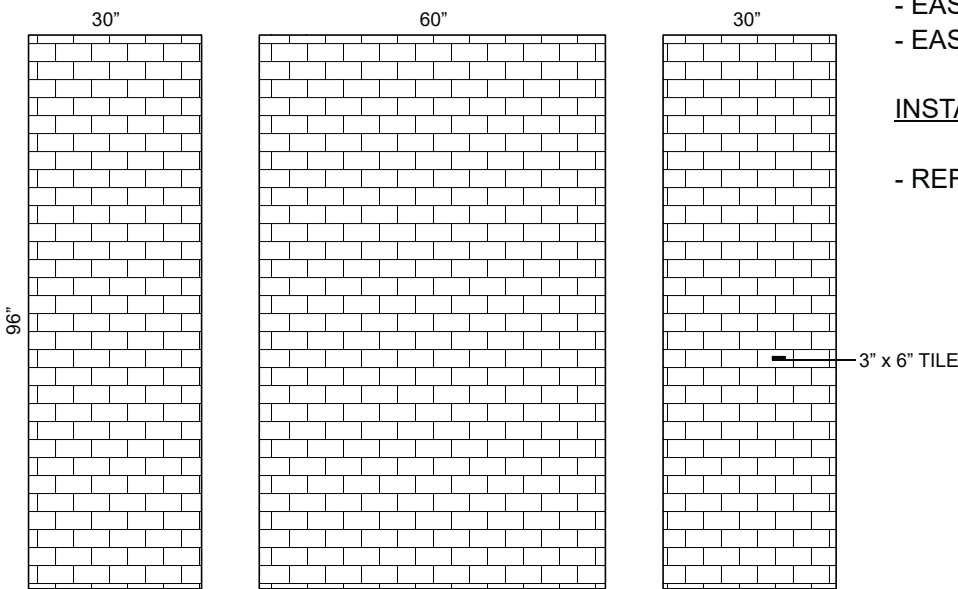

ARCHITECTURAL
concepts

TRADITIONAL SERIES STANDARD 3-PIECE CULTURED MARBLE PANEL SPECIFICATIONS

3" X 6" CLASSICAL SERIES PANEL SYSTEM

STANDARD PANEL SYSTEMS GUIDELINES:

- PRODUCT: PANEL SYSTEM
- SERIES: CLASSICAL
- MODEL: 3" X 6"
- APPLICATION: SHOWER SURROUNDS
- PATTERN: SMOOTH STACKED BLOCK IN STAGGERED HORIZONTAL PATTERN
- THICKNESS: 3/8" (8mm)
- FINISH: MATTE
- MATERIAL: WHITE TILE
- GROUT LINE: GRAY

STANDARD FEATURES:

- 3" X 6" SMOOTH BLOCK PATTERN
- SOLID ONE-PIECE PANELS
- PERMANENTLY SEALED SURFACE
- MOLD AND MILDEW RESISTANCE
- EASY INSTALL
- EASY MAINTENANCE

INSTALLATION:

- REFER TO INSTALLTION GUIDE

3-PIECE PANEL DIMENSIONS