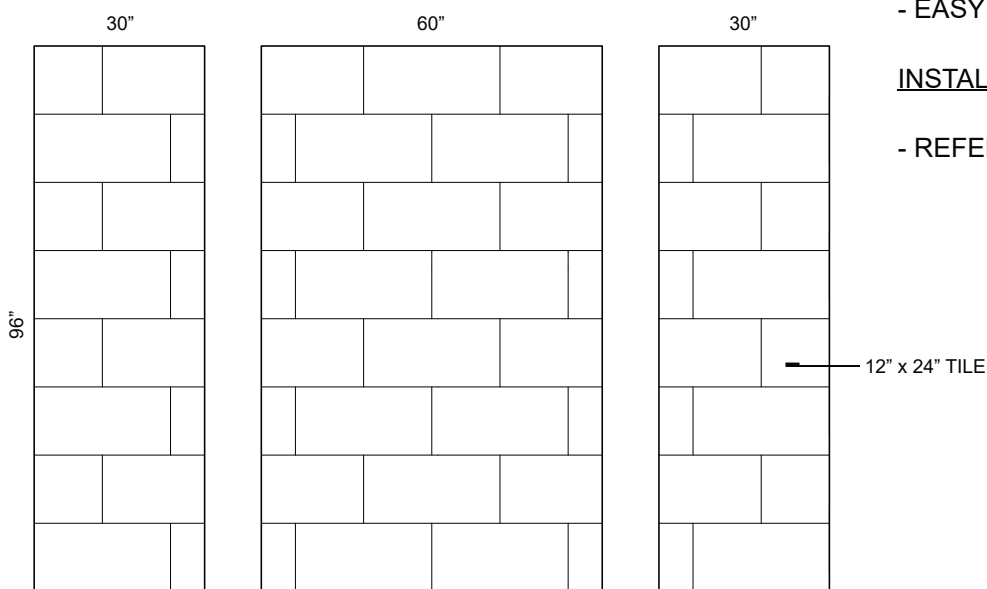

ARCHITECTURAL
concepts

MODERN SERIES STANDARD 3-PIECE CULTURED MARBLE PANEL SPECIFICATIONS

12" X 24" MODERN SERIES PANEL SYSTEM

STANDARD PANEL SYSTEMS GUIDELINES:

- PRODUCT: PANEL SYSTEM
- SERIES: MODERN
- MODEL: 12" X 24"
- APPLICATION: SHOWER SURROUNDS
- PATTERN: SMOOTH STACKED 12" X 24"
BLOCK STAGGERED HORIZONTAL
- FINISH: MATTE
- MATERIAL: WHITE TILE
- GROUT LINE: GRAY

STANDARD FEATURES:

- 12" X 24" SMOOTH BLOCK PATTERN
- SOLID ONE-PIECE PANELS
- PERMANENTLY SEALED SURFACE
- MOLD AND MILDEW RESISTANCE
- EASY INSTALL
- EASY MAINTENANCE

INSTALLATION:

- REFER TO INSTALLTION GUIDE

3-PIECE PANEL DIMENSIONS