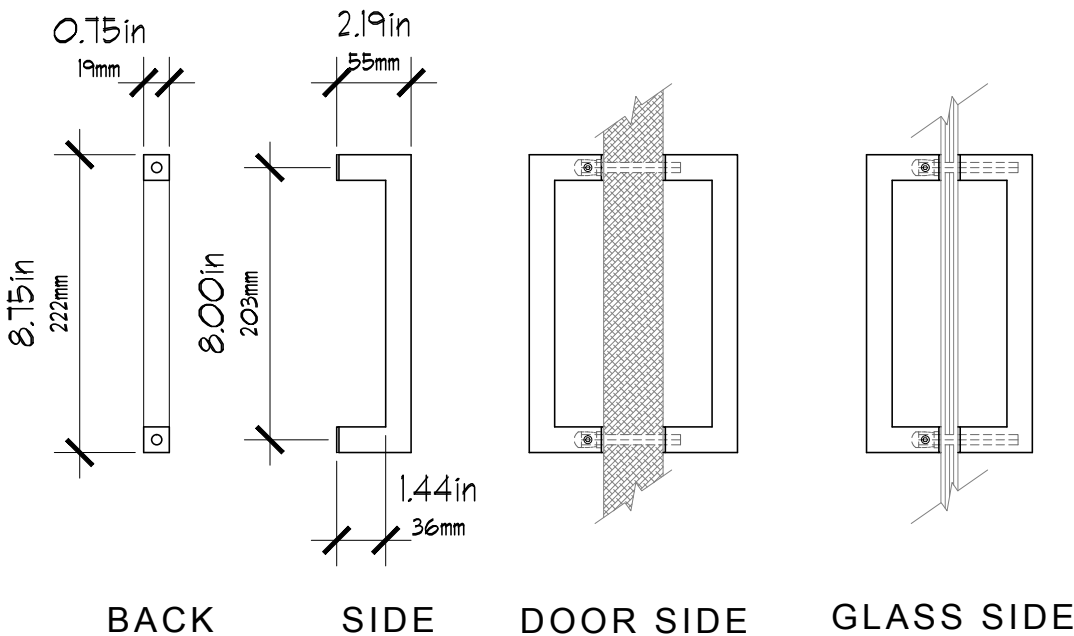

ARCHITECTURAL
concepts

PULL HARDWARE
ACHU6308

DIMENSIONS

FINISHES

- 629 - Satin Stainless
- 630 - Polished Stainless

Custom colors available upon request.