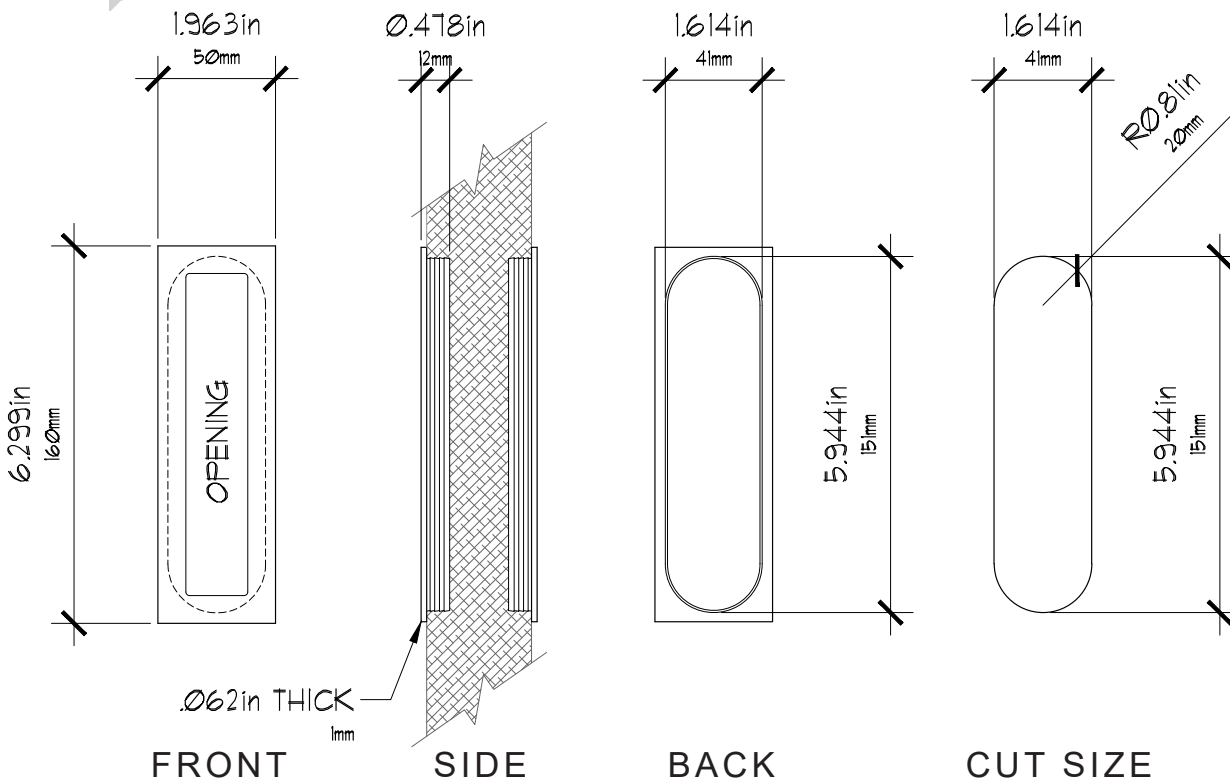

ARCHITECTURAL
concepts

FLUSH PULL HARDWARE

AC4251

DIMENSIONS

FINISHES

- 629 - Polished Stainless
- 630 - Satin Stainless

Custom colors available upon request.

NOTE: RECESSED FLUSH PULL FOR BYPASS OR BARN DOORS.