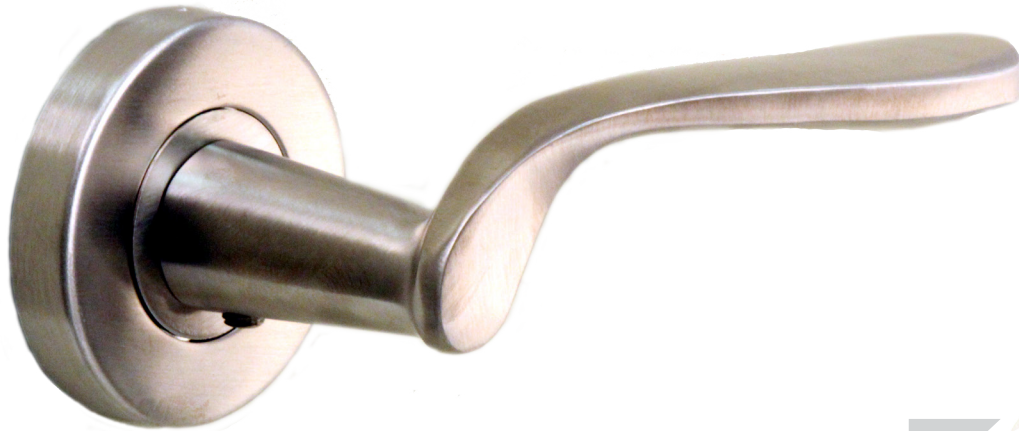

# PULL HARDWARE

AC018

## FINISHES

- 629 - Satin Stainless
- 630 - Polished Stainless