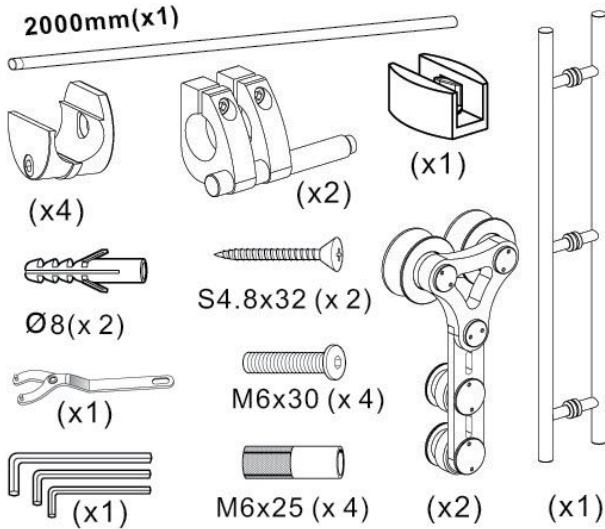

ARCHITECTURAL
concepts

BARN DOOR INSTALLATION AC5000Cseries

MATERIALS PROVIDED

TOOLS REQUIRED

DIMENSIONS

1

PAGE 1 OF 4

ARCHITECTURAL
concepts